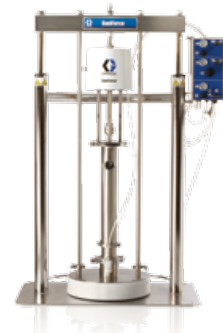

## SaniForce Piston Pumps

- Perfect for fluid transfer of semi-viscous to viscous materials
- Quick knockdown design
- On-demand pumps constructed of 300 series stainless steel

### Popular Models

24E840	6:1 drum length pump, 1.44 in (36.6 mm) inlet, buna, nylon, nitrile packings
24E839	6:1 drum length pump. 1.44 in (36.6 mm) inlet, PTFE packings

SaniForce 6:1  
Piston Pump

SaniForce 5:1  
Drum Unloader

## SaniForce Drum and Bin Unloaders

- Deliver fast and easy drum and bin evacuations
- Designed with inflatable wiper seals for increased efficiency and faster change-out of drums
- Available in diaphragm and piston pump configurations