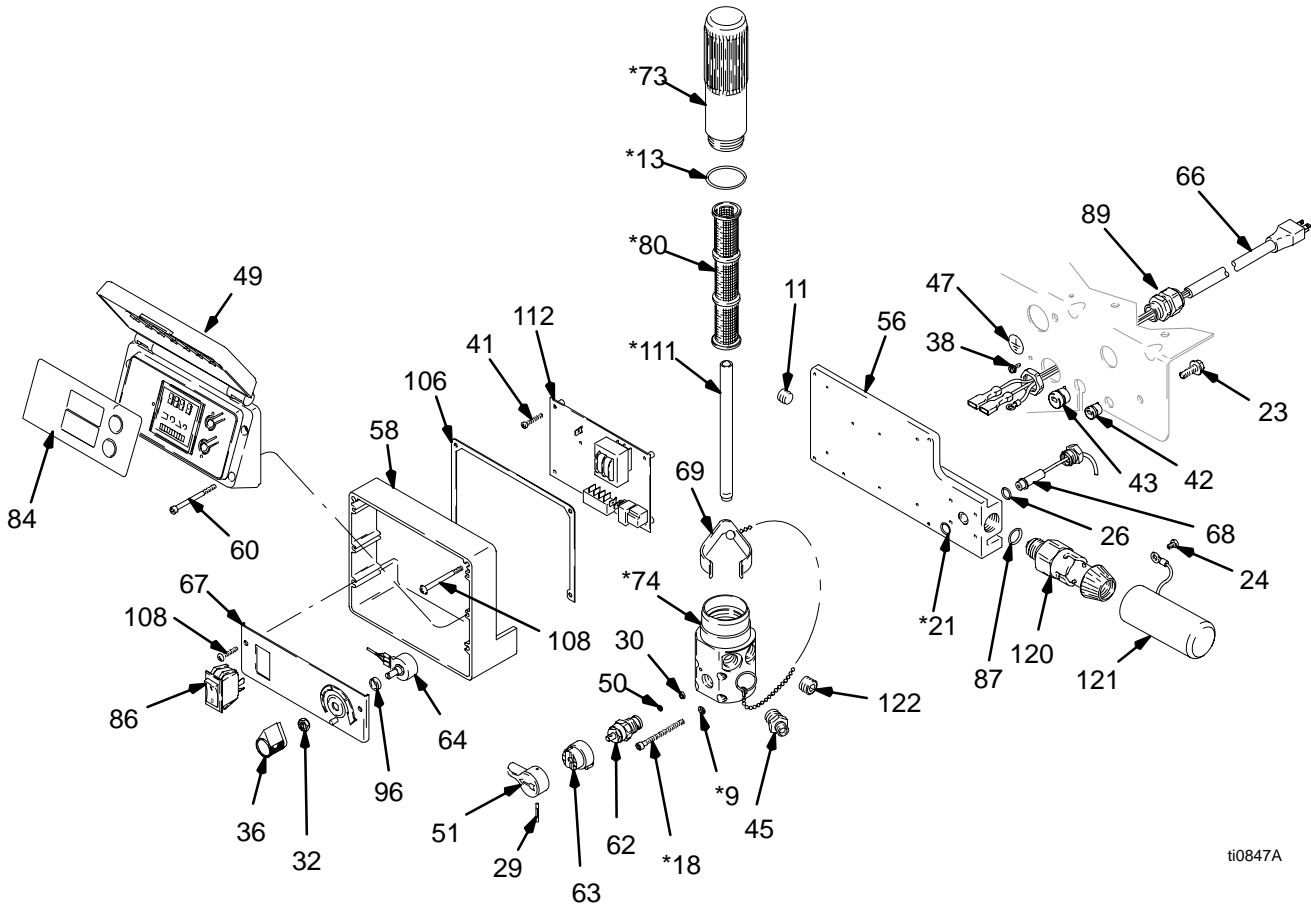

Parts Drawing - Sprayer

Ultra Max 695

ti0847A

Parts List - Sprayer

Models 245000 – 245003

REF NO.	PART NO.	DESCRIPTION	QTY	REF NO.	PART NO.	DESCRIPTION	QTY
9*	100020	WASHER, lock	4	63	224807	BASE, valve	1
11	100721	PLUG, pipe	1	64	236352	POTENTIOMETER, adjust, pressure	1
13*	104361	PACKING, o-ring	1	66	196831	CORD, power	1
18*	107183	SCREW, cap,socket hd	4	67	196678	PANEL, control, U-696 & U-795	1
21*	107505	PACKING, o-ring	1	68	243222	TRANSDUCER, pressure contl	1
23	111801	SCREW, cap,hex hd	2			includes 26	
26	111457	PACKING, o-ring	1	69	244346	CLAMP, trigger, autoclean	1
29	111600	PIN, grooved	1	70	197278	CONNECTOR, electrical	1
30	111699	GASKET, seat,valve	1	73*	196675	BOWL, filter	1
32	112382	NUT, shaft,sealing	1	74*	196676	HOUSING, filter	1
36	116167	KNOB, pot	1	80*	244067	FILTER, FLUID, 60-mesh	1
38	114391	SCREW, grounding	1	84	196668	LABEL, ULTRA, LCD	1
41	114420	SCREW, mach,phn, sems, phillips	6	86	116098	SWITCH, power	1
42	116354	BUSHING, strain relief	1	87	197055	SEAL, washer	1
43	114689	BUSHING, strain relief	1	89	116171	BUSHING, strain relief	1
45	164672	ADAPTER	1	96	116200	SPACER, shaft	1
47	186620	LABEL, symbol, ground	1	106	196707	GASKET, control, ULTRA	1
49	244228	DISPLAY, digital	1	108	116304	SCREW, mach,pan hd	4
		includes 84, 57		111*	196786	DIFFUSER, tube	1
50	187615	SEAT, valve	1	112	244004	BOARD, control 110V	1
51	187625	HANDLE, valve, drain	1	120	244253	VALVE, flush	1
56	196699	PLATE, power bar	1			includes 87	
58	196191	HOUSING, control	1	121	191178	COVER, AutoClean	1
60	116252	SCREW, #8 taptite phil	4	122	101754	PLUG, pipe	1
62	224806	VALVE, drain	1			* Included in Filter Repair Kit 244513