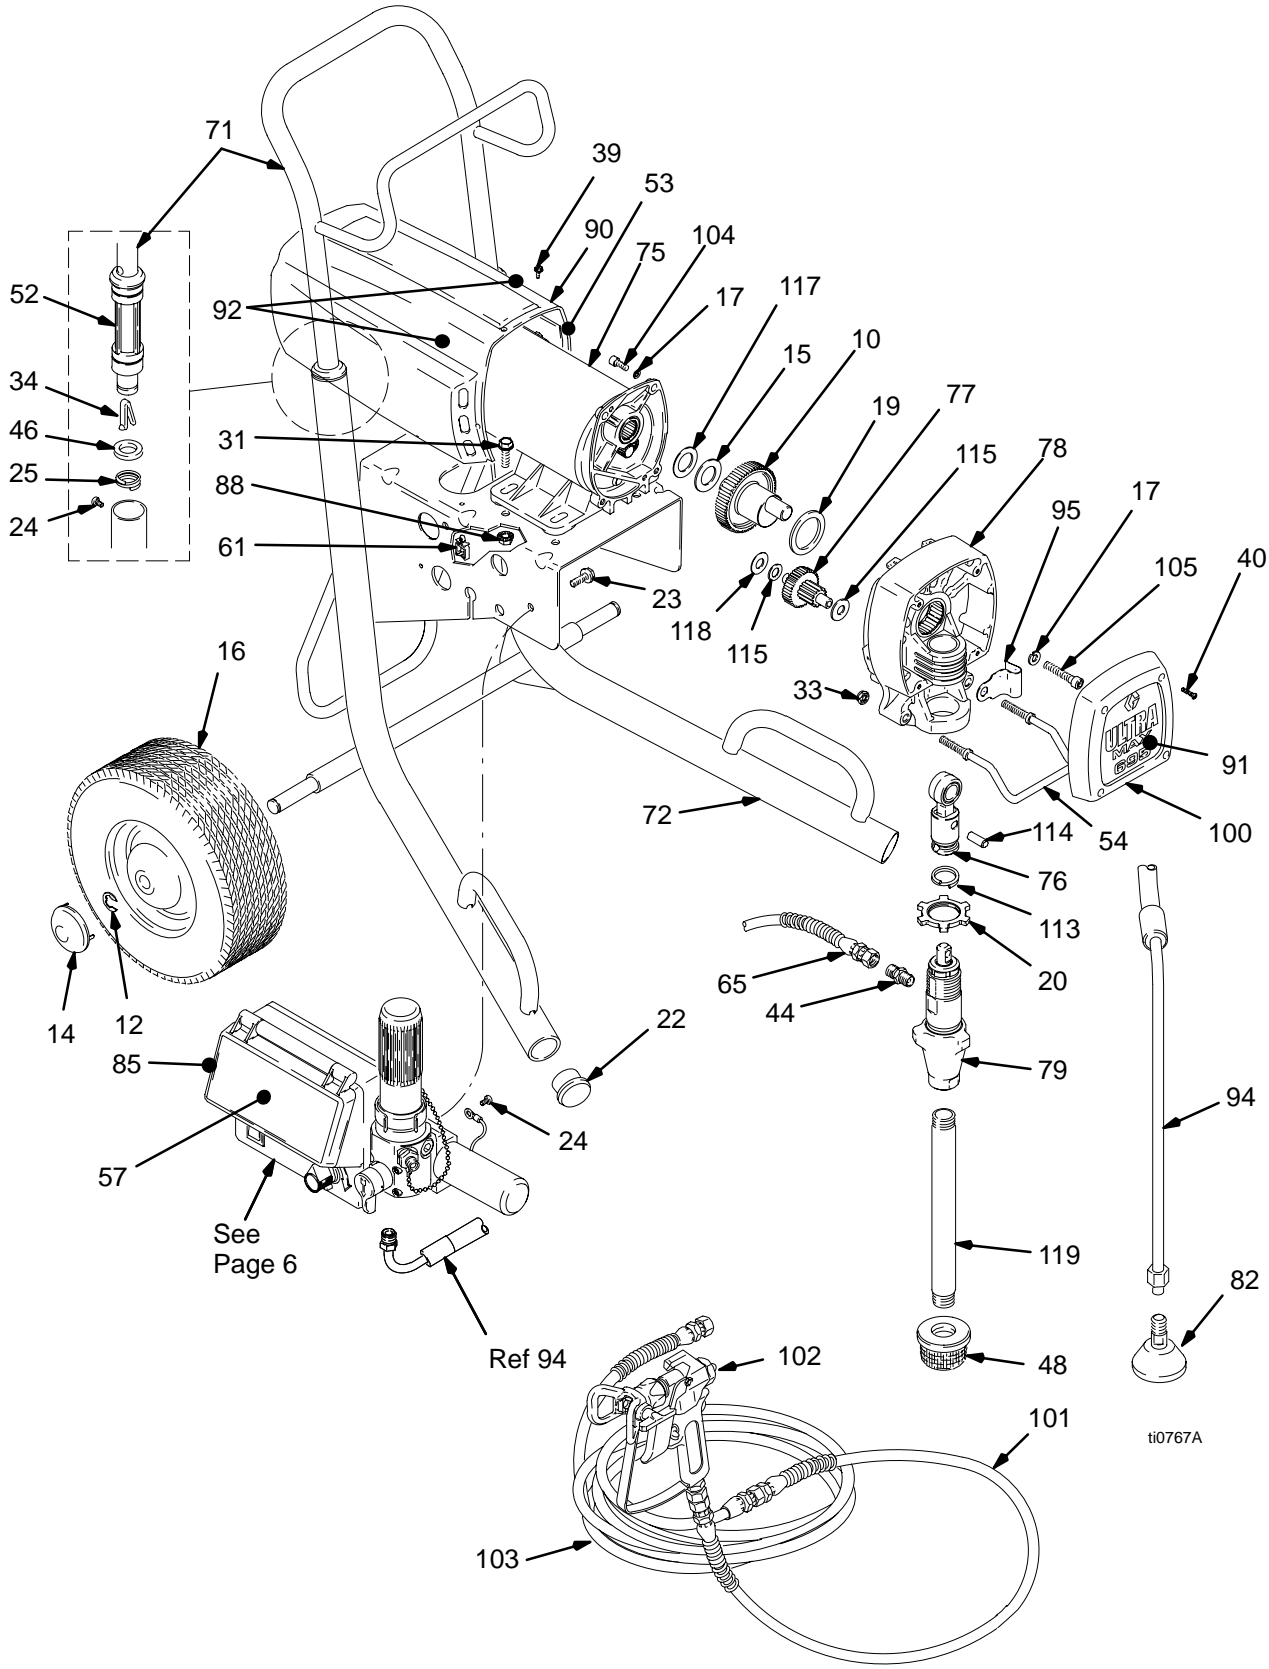

Parts Drawing - Sprayer

Model 245000 & 245001

Parts List - Sprayer

Model 245000 & 245001, Series A

REF NO.	PART NO.	DESCRIPTION	QTY	REF NO.	PART NO.	DESCRIPTION	QTY
10	244245	GEAR, crankshaft includes 15, 19, 117	1	77	244242	GEAR, reducer includes 115, 118	1
12	101242	RING, retaining, ext.	2	78	244205	HOUSING, DRIVE	1
14	104811	CAP, hub	2	79	244195	PUMP, DISPLACEMENT Manual 309250	1
15	107434	BEARING, thrust	1	82	241920	KIT, repair, diffuser	1
16	106062	WHEEL, semi pneumatic	2	85	195833▲	LABEL, warning	1
17	104008	WASHER, lock, spring	4	88	110996	NUT, hex, flanged	4
19	180131	BEARING, thrust	1	90	244254	SHIELD, motor, ULTRA 695	1
20	195150	NUT, jam, pump	1	91	196713	LABEL, ident, front (695)	1
22	108691	PLUG, tubing	2	92	196714	LABEL, ident, side, ULTRA (695)	2
23	111801	SCREW, cap, hex hd	2	94	244240	HOSE, coupled	1
24	109032	SCREW, mach, pnh	5	95	197124	CLIP, spring	1
25	110243	RING, retaining	2	100	244238	COVER, housing includes 40, 91	1
31	112586	SCREW, cap, hex hd	4	101†	238358	HOSE, whip, 3/16" x 3'	1
33	112746	NUT, hex	2	102†	220955	SPRAY GUN, contractor Manual 309091	1
34	112827	BUTTON, snap	2	103†	240794	HOSE, 1/4" x 50'	1
39	115492	SCREW, mach, slot hex wash hd	4	104	101864	SCREW, cap sch	2
40	114418	SCREW, self tap, fil hd	4	105	116138	SCREW, cap, socket head	2
44	162453	NIPPLE	1	113	196750	SPRING, retaining	1
46	183350	WASHER	2	114	196762	PIN, straight	1
48	183770	STRAINER	1	115	116079	BEARING, thrust	2
52	192027	SLEEVE, cart	2	117	116074	WASHER, thrust	1
53	195805▲	LABEL, danger, st	1	118	116073	WASHER, thrust	1
54	192719	HANGER, pail	1	119	196761	TUBE, intake suction (695)	1
57	196670	LABEL, crt1 box cover, ULTRA	1				
61	114687	CLIP, retainer	1				
65	243994	HOSE, coupled, 1/4" X 13"	1				
71	239998	HANDLE, cart	1				
72	196617	FRAME, cart (695,795,1095)	1				
75	243718*	MOTOR, electric, .9HP	1				
76	244243	ROD, CONNECTING	1				

▲Extra Danger and Warning tags and labels available free.

* Motor Brush Kit 236967 is available

† Model 245001 only