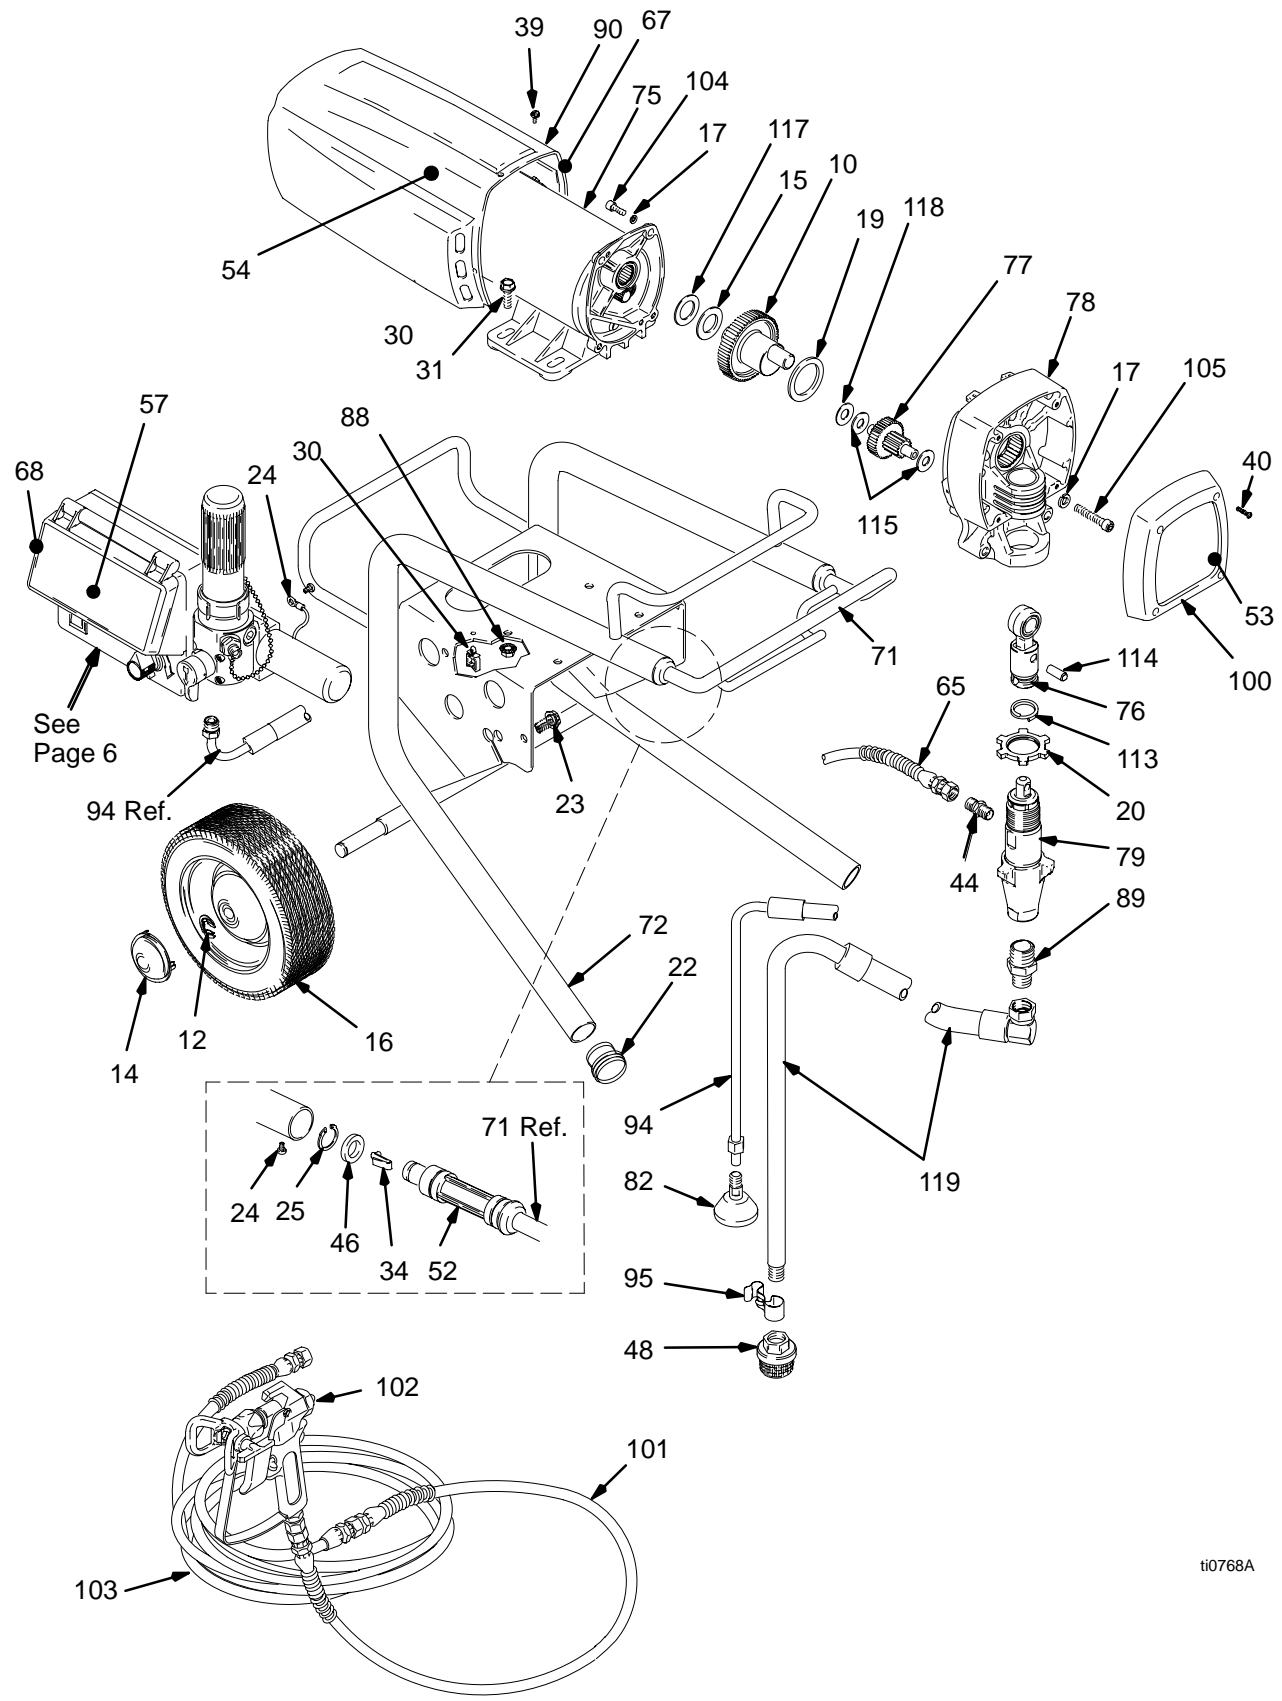

Parts Drawing - Sprayer

Model 245002 & 245003

ti0768A

Parts List - Sprayer

Model 245002 & 245003, Series A

REF NO.	PART NO.	DESCRIPTION	QTY	REF NO.	PART NO.	DESCRIPTION	QTY
10	244245	GEAR, crankshaft includes 15, 19, 117	1	72	196746	FRAME, CART (LO-BOY)	1
12	101242	RING, retaining, ext.	2	75	243718	MOTOR, electric, .9HP	1
14	104811	CAP, hub	2	76	244243	ROD, CONNECTING	1
15	107434	BEARING, thrust	1	77	244242	GEAR, REDUCER	1
16	195766	WHEEL, semi pneumatic	2			includes 115, 118	
17	104008	WASHER, lock, spring	4	78	244205	HOUSING, DRIVE	1
19	180131	BEARING, THRUST	1	79	244195	PUMP, DISPLACEMENT	1
20	195150	NUT, jam, pump	1	82	241920	KIT, repair, diffuser	1
22	107310	PLUG, tubing	2	88	110996	NUT, hex, flanged	4
23	111801	SCREW, cap, hex hd	2	89	196142	ADAPTER, 1/2 npt x 3/4 npt	1
24	109032	SCREW, mach, pnh	5	90	244254	SHIELD, motor, ULTRA 695	1
25	116227	RING, retaining	2	94	244239	HOSE, drain, ULTRA 695 Lo-Boy	1
30	114687	CLIP, retainer	1	95	195186	CLIP	1
31	112586	SCREW, cap, hex hd	4	100	244238	COVER, housing	1
34	178565	BUTTON, snap	2	101†	238358	HOSE, whip, 3/16" x 3'	1
39	115492	SCREW, mach, slot hex wash hd	4	102†	220955	SPRAY GUN, contractor	1
40	114418	SCREW, self tap, fil hd	4			Manual 309091	
44	162453	NIPPLE	1	103†	240794	HOSE, 1/4" x 50'	1
46	195673	WASHER	2	104	101864	SCREW, CAP SCH	2
48	235004	STRAINER, 3/4-16 UNF	1	105	116138	SCREW, CAP, SOCKET HEAD	2
52	195501	SLEEVE, cart	2	113	196750	SPRING, retaining	1
53	196713	LABEL, front cover	1	114	196762	PIN, straight	1
54	196714	LABEL, side	2	115	116079	BEARING, thrust	2
57	196670	LABEL, crt1 box cover, ULTRA	1	117	116074	WASHER, thrust	1
65	243994	HOSE, coupled, 1/4" X 13"	1	118	116073	WASHER, thrust	1
67	195805▲	LABEL, danger, st	1	119	244358	HOSE, suction, flexible, female	1
68	195833▲	LABEL, warning	1			▲Extra Danger and Warning tags and labels available free.	
71	243205	HANDLE, assembly	1			* Motor Brush Kit 236967 is available	
						† Model 245003 only