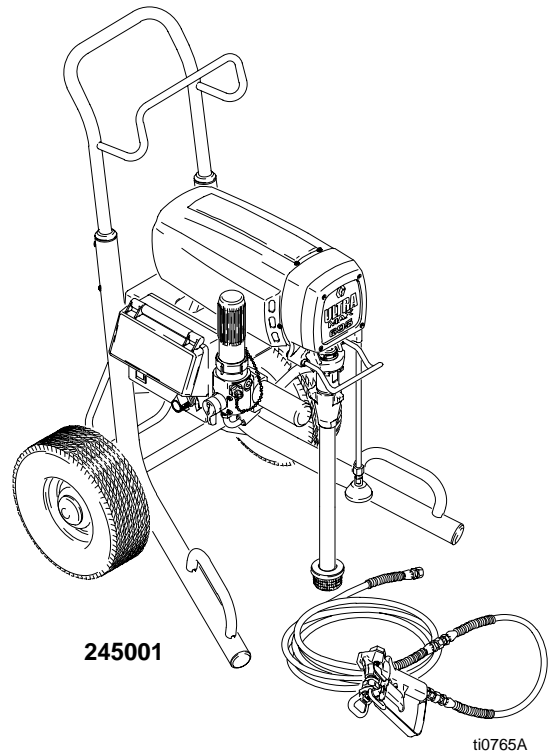

Ultra Max 695™ Airless Paint Sprayers

3300 psi (227 bar, 22.7 MPa) Maximum Working Pressure

120 VAC

Type	Series	Hi-boy	Lo-boy	Spray Gun
695™	A	245001	245003	243282
695™	A	245000	245002	None

Related manuals

Operation

..... 309249

Spray Gun

..... 309091

Sprayer Repair

..... 309251

Pump Repair

..... 309250

Spray Tip

..... 309055