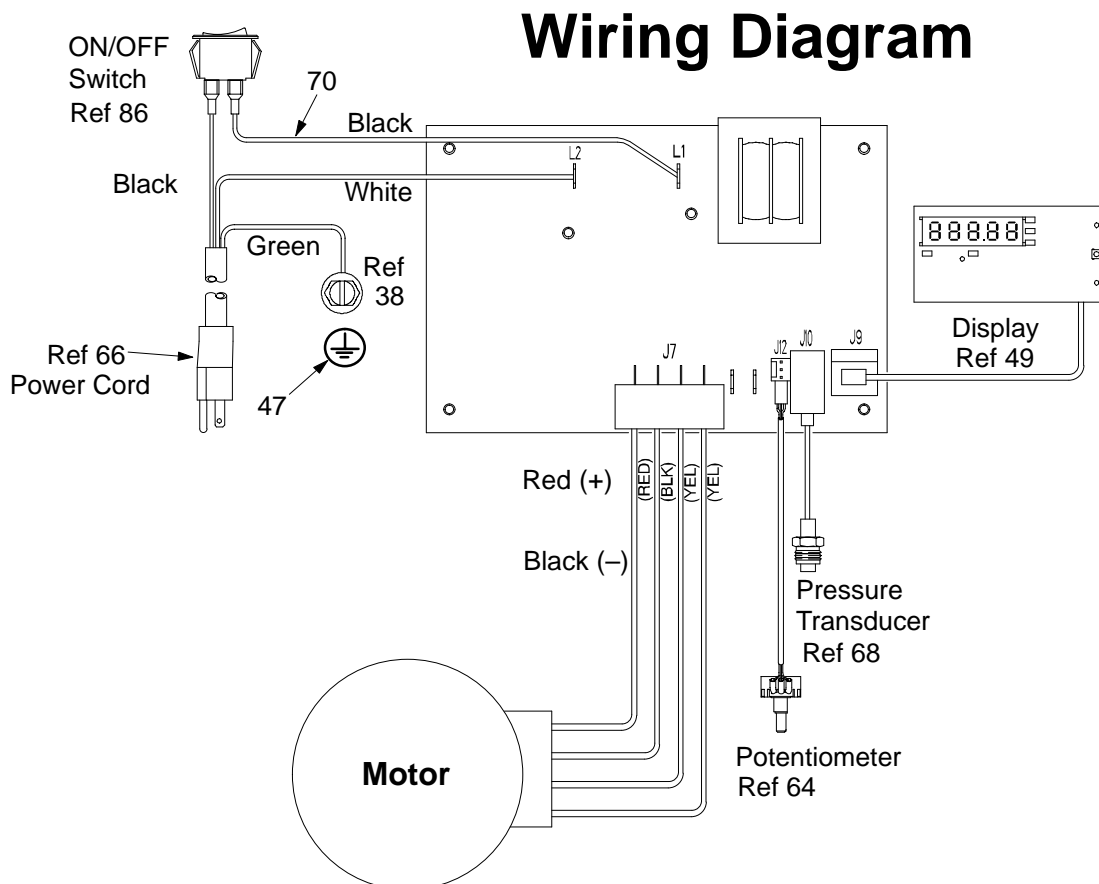

# Parts List - Sprayer

Models 245000 – 245003

REF NO.	PART NO.	DESCRIPTION	QTY	REF NO.	PART NO.	DESCRIPTION	QTY
9*	100020	WASHER, lock	4	63	224807	BASE, valve	1
11	100721	PLUG, pipe	1	64	236352	POTENTIOMETER, adjust, pressure	1
13*	104361	PACKING, o-ring	1	66	196831	CORD, power	1
18*	107183	SCREW, cap,socket hd	4	67	196678	PANEL, control, U-696 & U-795	1
21*	107505	PACKING, o-ring	1	68	243222	TRANSDUCER, pressure contl	1
23	111801	SCREW, cap,hex hd	2			includes 26	
26	111457	PACKING, o-ring	1	69	244346	CLAMP, trigger, autoclean	1
29	111600	PIN, grooved	1	70	197278	CONNECTOR, electrical	1
30	111699	GASKET, seat,valve	1	73*	196675	BOWL, filter	1
32	112382	NUT, shaft,sealing	1	74*	196676	HOUSING, filter	1
36	116167	KNOB, pot	1	80*	244067	FILTER, FLUID, 60-mesh	1
38	114391	SCREW, grounding	1	84	196668	LABEL, ULTRA, LCD	1
41	114420	SCREW, mach,phn, sems, phillips	6	86	116098	SWITCH, power	1
42	116354	BUSHING, strain relief	1	87	197055	SEAL, washer	1
43	114689	BUSHING, strain relief	1	89	116171	BUSHING, strain relief	1
45	164672	ADAPTER	1	96	116200	SPACER, shaft	1
47	186620	LABEL, symbol, ground	1	106	196707	GASKET, control, ULTRA	1
49	244228	DISPLAY, digital	1	108	116304	SCREW, mach,pan hd	4
		includes 84, 57		111*	196786	DIFFUSER, tube	1
50	187615	SEAT, valve	1	112	244004	BOARD, control 110V	1
51	187625	HANDLE, valve, drain	1	120	244253	VALVE, flush	1
56	196699	PLATE, power bar	1			includes 87	
58	196191	HOUSING, control	1	121	191178	COVER, AutoClean	1
60	116252	SCREW, #8 taptite phil	4	122	101754	PLUG, pipe	1
62	224806	VALVE, drain	1			* Included in Filter Repair Kit 244513	