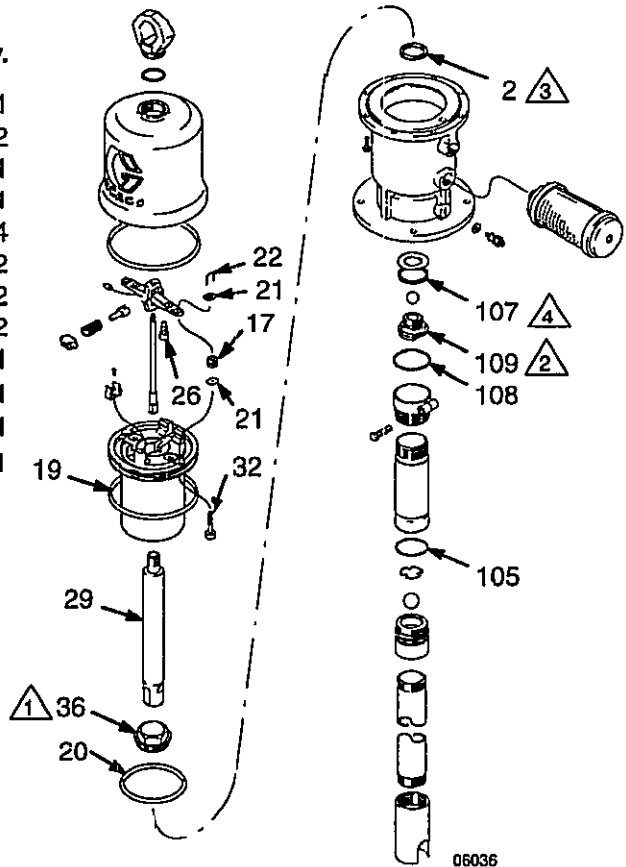

## 238751 Repair Kit

For 10:1 Fire-Ball® 425 Pumps

### Important Safety Instructions.

Refer to manual 308655 and read all warnings and instructions.

406344C

Ref No.	Part No.	Description	Qty.
2	110247	SEAL; polyurethane, nitrile	1
17	158367	GROMMET, lower valve	2
19	158378	PACKING, o-ring	1
20	158379	PACKING, o-ring	1
21	160261	NUT, valve	4
22	160618	WIRE, lock	2
26	170709	POPPET, exhaust valve	2
32	236079	POPPET, inlet valve	2
105	156633	PACKING, o-ring	1
107	113564	SEAL, block, vee	1
108	156641	PACKING, o-ring	1
	192109	TOOL, piston assembly (not shown)	1

⚠️ Torque throat bearing (36) at 30 to 40 ft-lb (41 to 54 N-m).

⚠️ Torque piston/valve seat (109) to displacement rod (29) at 45 to 55 ft-lb (61 to 75 N.m).

⚠️ Lips face down.

⚠️ Lips face up.

Graco Inc. P.O. Box 1441 Minneapolis, MN 55440-1441  
 Printed in USA 406344 08/2005  
 Copyright 1996, Graco Inc. is registered to I.S. EN ISO 9001