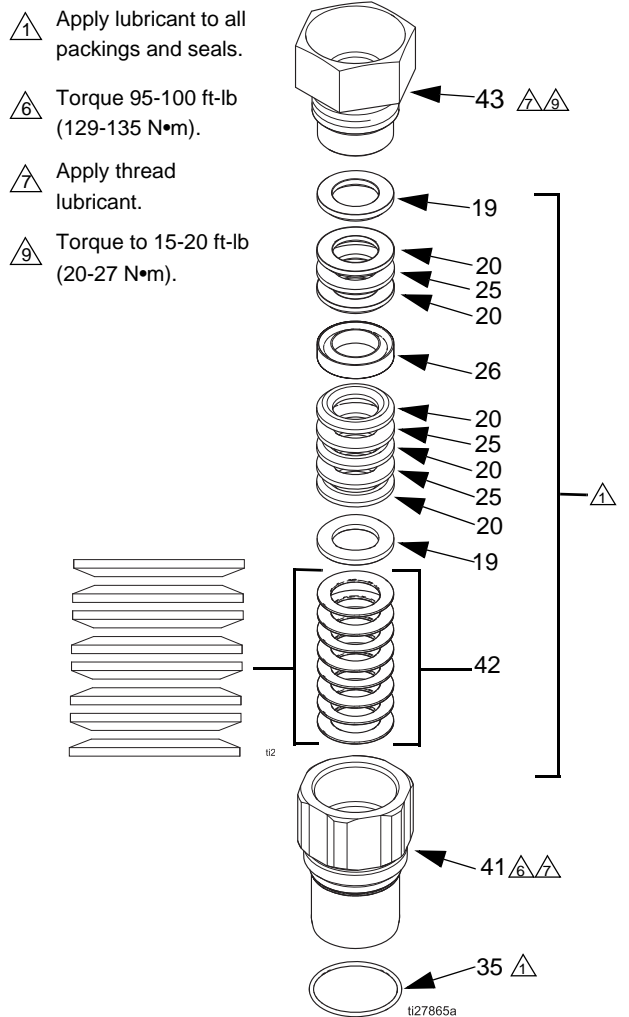

Open Wet Cup Conversion Kit

406865D

EN

Kit 24F144 - To convert 750cc, 1000cc, 1500cc, and 2000cc 4-Ball Lower from spring-loaded throat packings and an enclosed wet-cup to an open wet-cup.

Important Safety Instructions

Read all warnings and instructions in this manual and in your 4-Ball pump manual. Save all instructions.

Ref.	Description	Qty
19	GLAND, male	2
20	V-PACKING; ZX	5
25	V-PACKING; leather	3
26	GLAND, female	1
35	O-RING; ptf	1
41	CARTRIDGE, packing, throat	1
42	SPRING, belleville, 8-pack	1
43	WET-CUP	1

NOTE: Use kit 24F144 to convert the 4-Ball lowers listed in the table on page 2.

Lower Size (cc)	Lower Part No.
750	24F413
750	24F414
750	24F415
750	24F416
750	24F417
750	24F418
750	24F420
750	24F421
750	24F422
750	24F423
1000	24F424
1000	24F425
1000	24F426
1000	24F427
1000	24F428
1000	24F429
1000	24F431

Lower Size (cc)	Lower Part No.
1500	24F432
1500	24F433
1500	24F434
1500	24F435
1500	24F436
1500	24F437
1500	24F439
2000	24F440
2000	24F441
2000	24F442
2000	24F443
2000	24F444
2000	24F445
2000	24F447

All written and visual data contained in this document reflects the latest product information available at the time of publication. Graco reserves the right to make changes at any time without notice.