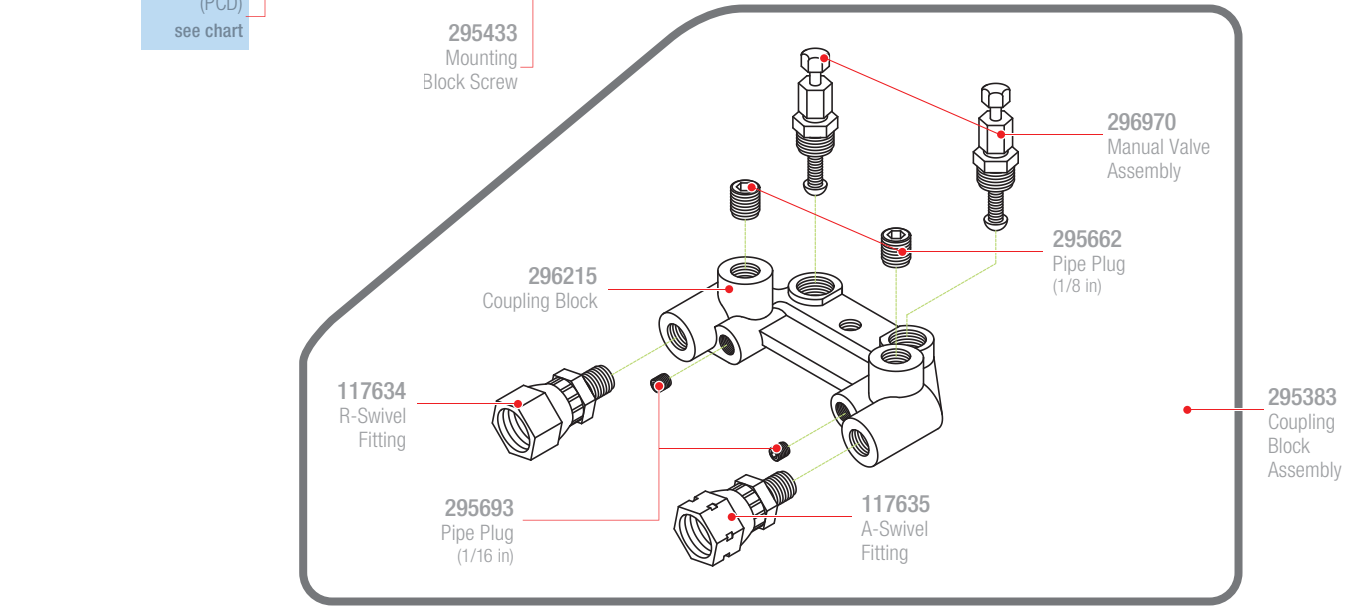

Round Mix Module Table

296909	Round #1
296908	Round #1 (12 pack)
296916	Round #2
296919	Round #3
296921	Round #4
296923	Round #5
296915	Round #16
296240	Round #20
296241	Round #21
296917	Round #22

Round PCD Table

Your Logo Here!

GX-7 MECHANICAL-PURGE GUN

Even a small part can make a big difference.

Shown for round patterns. For complete part listing see manual #311321