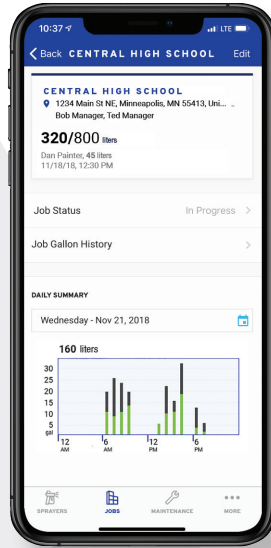

MANAGERS ON THE GO

- See where your sprayers are
- Know job productivity from anywhere
- Manage paint and supply deliveries for your crew
- Verify estimated profits with historical job data

STREAMLINE YOUR BUSINESS

BlueLink connects the people and equipment that drive your business in a completely new way. Whether on the jobsite, at the office, or anywhere in between, BlueLink provides the critical information you need every day—including real-time jobsite access, instant maintenance alerts, on-demand productivity reports, and much more!

TRACK EVERY SPRAYER

- Know exact locations and hourly productivity
- Make fewer trips to jobsites

KNOW JOB PROGRESS

- On-demand productivity facts and reporting from anywhere
- Ensure you're on time with needed materials