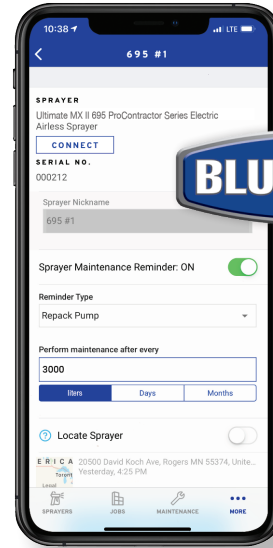

MAXIMISE UPTIME

- Set preventive maintenance schedules and receive alerts
- Ensure your sprayer is ready for every job

PERFECT FOR ANY COMPANY SIZE

- Streamline existing operations
- Owner-operators to large contractors

FASTER SERVICE AND SUPPORT

- Quick access to Graco product information and your nearby distributor
- Helpful application, maintenance, and parts resources

FLEXIBLE PLATFORM

- Available in 9 languages
- Available on Apple® and Android® devices

NO MONTHLY FEES

Local data carrier rates may apply.

Put BlueLink to work for your business today

DOWNLOAD THE BLUELINK APP NOW!

graco.com/BlueLink