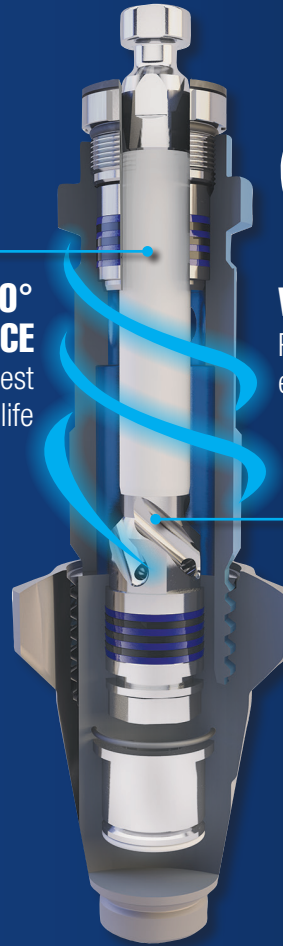

360° WEAR SURFACE
Delivers the longest pump life