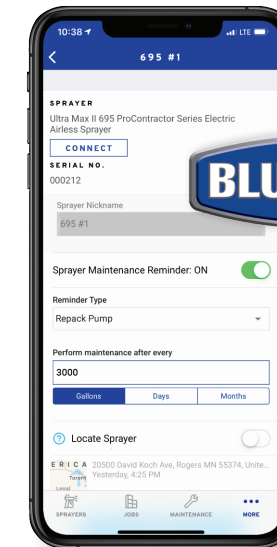

MAXIMIZE UPTIME

- Set preventive maintenance schedules and receive alerts
- Ensure your sprayer is ready for every job

PERFECT FOR ANY COMPANY SIZE

- Streamline existing operations
- Owner-operators to large contractors

FASTER SERVICE AND SUPPORT

- Quick access to Graco product information and your nearby distributor
- Helpful application, maintenance, and parts resources

FLEXIBLE PLATFORM

- Available in multiple languages
- Available on Apple® and Android® devices

NO MONTHLY FEES
Local data carrier rates may apply.

Put BlueLink to work for your business today

DOWNLOAD THE BLUELINK APP NOW!

graco.com/BlueLink