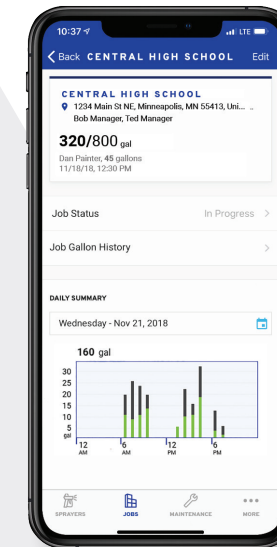

KNOW JOB PROGRESS

- On-demand productivity facts and reporting from anywhere
- Ensure you're on time with needed materials