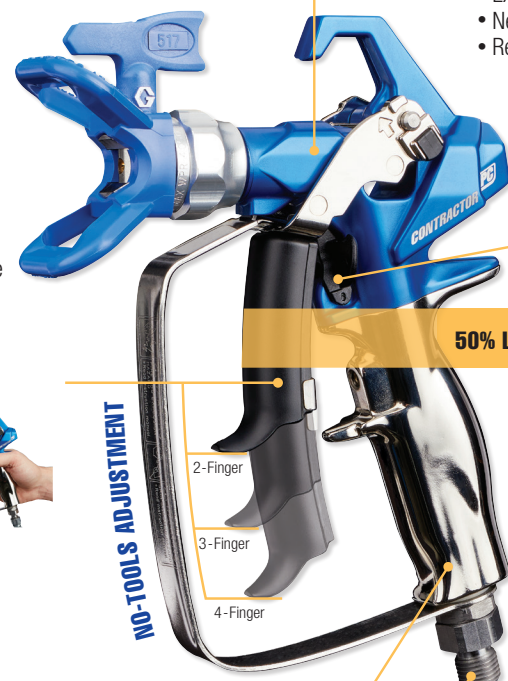

The Lightest, Most Comfortable Gun Ever Built

- Lightest Weight Gun In Its Class
- Up To 50% Lighter Trigger Pull Force
- E-Z Fit™ Adjustable Trigger Length
- Complete No-Tools Gun Rebuild In Seconds With ProConnect™

Reduce downtime with 1-part, on-the-job gun rebuild

- Exclusive ProConnect Replacement Cartridge
- Needle and all wear parts in one simple cartridge
- Replace cartridge and its like a brand new gun

E-Z Fit Trigger Adjustment for a Personal Fit