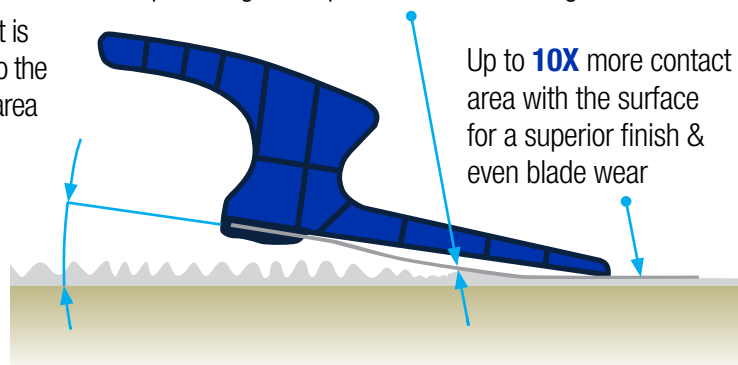

### EXTENDABLE EXTENSION POLES

- Aluminum and composite construction for light weight and maximum durability
- Extendable design with swivel head to reach anywhere — eliminating the need for ladders
- Attaches to blades in seconds with no-tools
- 2 sizes to choose from: 20-40 inch or 40-80 inch

Simply align pole with Graco logo for balanced operation

## INTRODUCING BI-FLEX BLADE TECHNOLOGY

A precise fulcrum point is designed into the handle grip area

Bi-Flex INOX Stainless Steel blade flexes, providing more pressure and finishing area

Up to **10X** more contact area with the surface for a superior finish & even blade wear