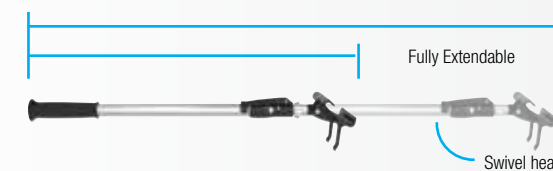

### SMOOTHING BLADES WITH BI-FLEX TECHNOLOGY

- Precision INOX German stainless steel blade for unmatched surface finish quality
- Rounded edges for perfect smoothing — without build-up
- Light weight composite handle for all-day comfort
- 7 sizes to choose from

### EXTENDABLE EXTENSION POLES

- Aluminum and composite construction for light weight and maximum durability
- Extendable design with swivel head to reach anywhere — eliminating the need for ladders
- Attaches to blades in seconds with no-tools
- 2 sizes to choose from: 20-40 inch or 40-80 inch