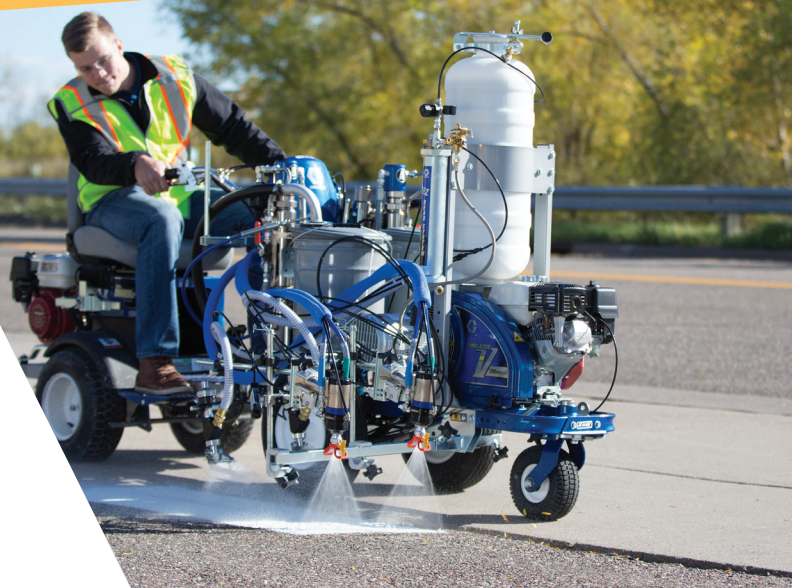

LINELAZER® V 200 MMA 1:1

The Graco LineLazer 200 MMA 1:1 delivers superior performance that guarantees ratio assurance in a compact, affordable package.

Ideal for a Variety of MMA Applications:

- ▶ High-Traffic Areas
- ▶ Intersections
- ▶ Busy Streets/Highways
- ▶ Bike and Pedestrian Lanes

Proven Quality. Leading Technology.
Learn more at graco.com/MMA

Compact Solution for Faster MMA Applications at a Lower Cost

Precise MMA 1:1 Ratios

- Innovative Flow Divider guarantees equal material flow of each component
- Built-in bypass valve for independent pump operation

Real-Time Job Performance Data

LiveLook™ Display with SmartControl™

- Tracks all aspects of your job
- USB download for proof-of-job performance

Graco Fusion® PC Air-Purge Gun mixes materials "at the gun"

Instant air purge after every line

- Clears all material in the mixing chamber and eliminates buildup of material on the tip
- ProConnect® design for fast and easy service
- RAC® 5 SwitchTips™ for easy clearing of a tip clog