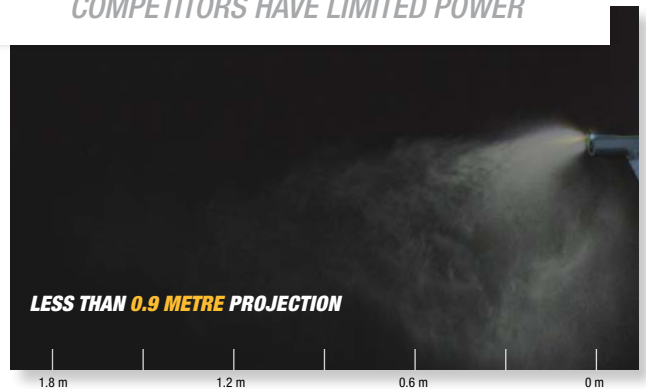

COMPETITORS HAVE LIMITED POWER