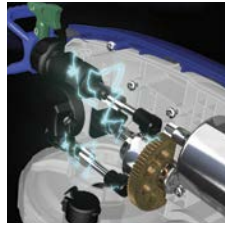

Highest-powered **ELECTROSTATIC** technology

**A 30% HIGHER CHARGE
FOR SUPERIOR COVERAGE**

PATENT PENDING

SUPERIOR COVERAGE

on complex objects

TRIPLE-CHARGED PISTON PUMPS

delivers more reliable
charging power than any
other sprayer