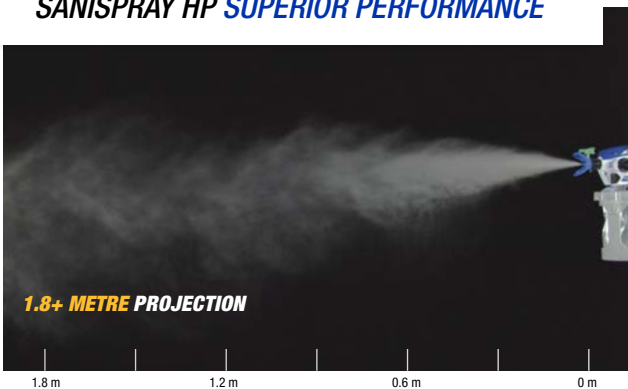

SUPERIOR MATERIAL DELIVERY

SANISPRAY HP SUPERIOR PERFORMANCE