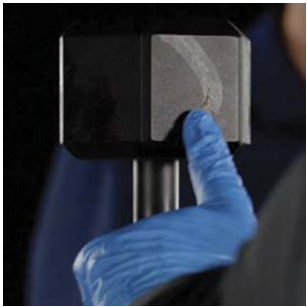

2 *COMPARE COVERAGE ON THE REAR SIDE*