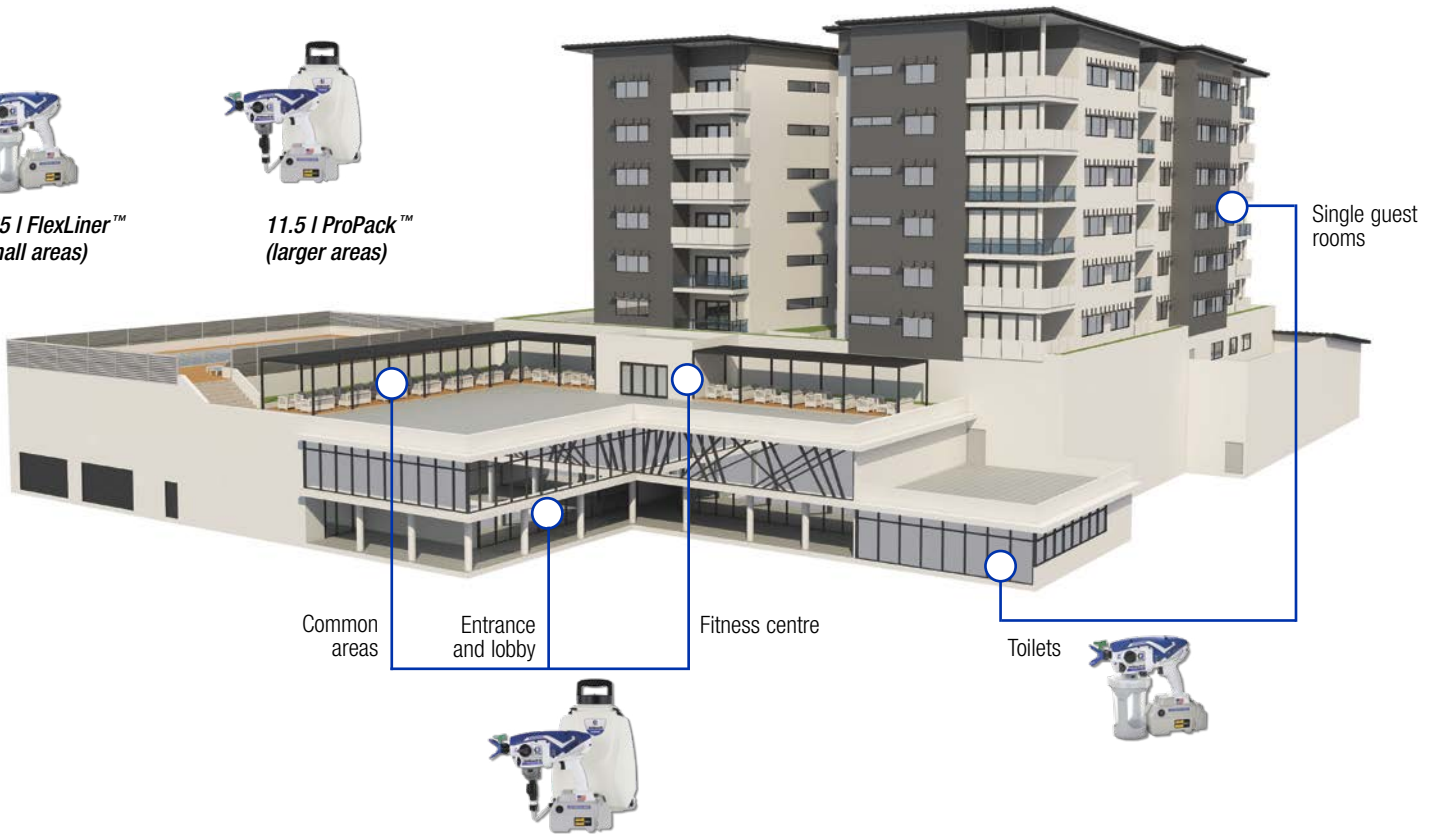

Solutions for every application

HOTEL