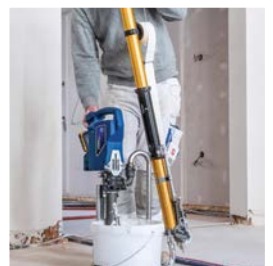

Automatic taper

Fills all your taping and finishing tools in no time

- Durable PowerStroke™ pump inside
- High quality components
- Toolless design