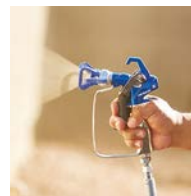

REDUCE DOWNTIME WITH PROCONNECT
Complete Gun Rebuild in Seconds PATENT PENDING

- Needle and all wear parts in one simple cartridge

CONTRACTOR PC

EXTEND YOUR SPRAYING AUTONOMY

When used with a hopper or container suction kit, you can work for longer periods of time before refilling. Use for overnight storage or to transport your material. You will save energy, time and money.