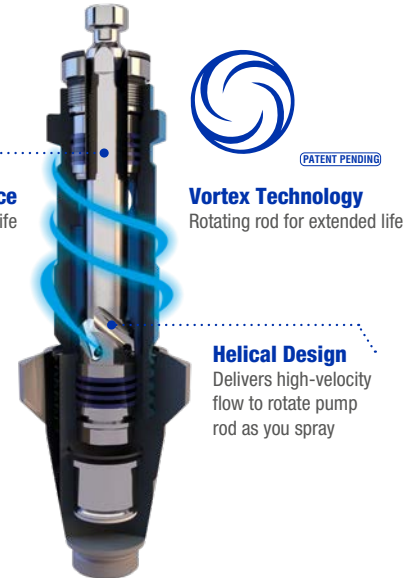

Choose the right unit

The GMAX II range is ideally suited for high-production professional contractors who demand uninterrupted performance without the need for electric power. The GMAX II 3900 (120 cc) is the perfect sprayer for the professional paint jobs on new residential construction job sites. The GMAX II 5900 is a step up from that. With its 200 cc Honda® engine, it delivers the output you require for larger commercial paint projects. Along with its high performance 200 cc Honda® engine, the GMAX II 7900 HD is equipped with a heavy duty pump, enabling it to easily spray all thicker coatings as well as the full range of primers and paints.

Endurance Chromex™ Pump

Vortex rotating piston technology keeps you spraying

ProConnect™ 2 Pump Replacement

Complete no-tools pump replacement system

QuikAccess™ Intake Foot Valve

Clear debris faster with easy inlet ball access