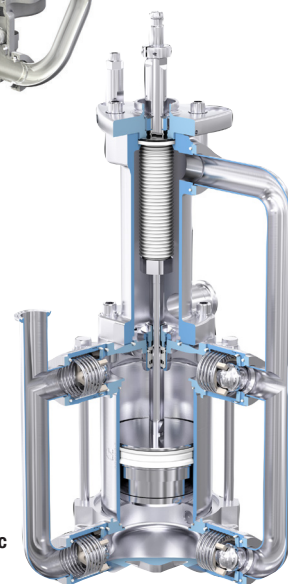

No Routine Maintenance

with Graco's Sealed 4-Ball Lower

Sealed Fluid Section

- Completely eliminates the need for TSL

Improved Durability

- NEW Ultralife Coatings on lower rods and cylinders – smoother finish vs. standard ceramic coatings results in better wear and longer seal life
- Redesigned Carbide Outlet Checks result in significantly longer life
- Industry-leading design that continues pumping in the event of a bellows failure, giving you time to schedule maintenance

750-2000 cc

Backwards Compatible with Most Legacy Graco Circulation Pumps

- Connection kits provide all components required to upgrade to the newest technology

Lower Ordering Options

- Cylinder/Rod Coating
 - Choose Ultralife for most applications
 - Choose Chrome for fine pigment paint and fluids with low lubrication such as solvents and water
- Orientation
 - Alternate orientations** for inlet/outlet when mounted to the motor

2500, 3000, & 4000 cc

Ordering Information

Sealed 4-Ball Lower

SIZE	OUTPUT AT 20 CPM	MAXIMUM WORKING PRESSURE	PART NO.			
			Ultralife	Chrome	Ultralife 90° Rotation	Ultralife 180° Rotation
750 cc	4.0 gpm (15 lpm)	460 psi (31.7 bar, 3.1 MPa)	17K656	25N400	25N424	25N416
1000 cc	5.3 gpm (20 lpm)	460 psi (31.7 bar, 3.1 MPa)	17K657	25N404	25N425	25N417
1500 cc	7.9 gpm (30 lpm)	460 psi (31.7 bar, 3.1 MPa)	17K658	25N408	25N426	25N418
2000 cc	10.6 gpm (40 lpm)	460 psi (31.7 bar, 3.1 MPa)	17K659	25N410	25N427	25N419
2500 cc	13.0 gpm (50 lpm)	460 psi (31.7 bar, 3.1 MPa)	17Z387	17Z390	17Z695	17Z698
3000 cc	16.0 gpm (60 lpm)	400 psi (27.6 bar, 2.8 Mpa)	17Z388	17Z391	17Z696	17Z699
4000 cc	21.1 gpm (80 lpm)	300 psi (20.7 bar, 2.1 Mpa)	17Z389	17Z392	17Z697	17Z700

Connection Kits*

PART NO. Sealed 4-Ball 750-2000 cc	PART NO. Sealed 4-Ball Plus 2500-4000 cc	MOTOR
17K523	—	President
17K524	—	E-Flo
17K525	—	E-Flo DC (1 hp)

17K525	17K525	E-Flo DC (2 hp)
17K525	17K525	E-Flo DC X2
17K525	—	NXT 2200
17K525	17Z549	NXT 3400, 6500
17K525	17Z549	XL 3400, 6500
17K517	17K517	Bulldog