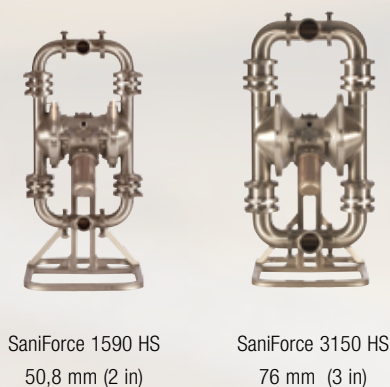

## SaniForce 1040, 1590 and 2150 Diaphragm Pumps

- Wide range of food-grade diaphragms available including Santoprene, PTFE and EPDM/PTFE overmolded
- Flow rates ranging from 151-568 l/min (40-150 gpm)

### Popular Models

- FD1113 SaniForce 1040 - 38 mm (1,5 in) inlet/outlet with SST seats, PTFE balls and overmolded diaphragms
- FD2113 SaniForce 1590 - 50,8 mm (2,0 in) inlet/outlet with SST seats, PTFE balls and overmolded diaphragms
- FD3113 SaniForce 2150 - 63,5 mm (2,5 in) inlet/outlet with SST seats, PTFE balls and overmolded diaphragms

## SaniForce 1590 HS and 3150 HS Diaphragm Pumps

- Easy to clean, quick knockdown design
- Flow rates ranging from 340-568 l/min (90-150 gpm)
- High sanitation surface finish at 32 Ra

### Popular Models

- SB3AA1 SaniForce 3150 - 76 mm (3 in) inlet/outlet with overmolded PTFE diaphragms and PTFE balls
- SA33A1 SaniForce 3150 - 76 mm (3 in) inlet/outlet with overmolded EPDM/PTFE diaphragms and PTFE balls