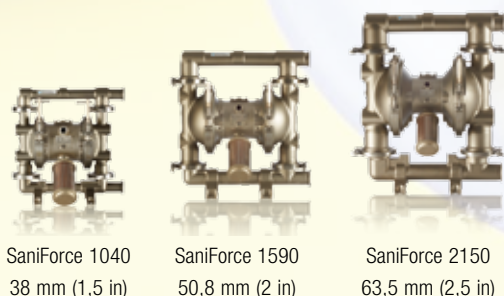

## SaniForce 1040, 1590 and 2150 Diaphragm Pumps

- Wide range of food-grade diaphragms available including Santoprene, PTFE and EPDM/PTFE overmolded
- Flow rates ranging from 151-568 l/min (40-150 gpm)

### Popular Models

- FD1113 SaniForce 1040 - 38 mm (1,5 in) inlet/outlet with SST seats, PTFE balls and overmolded diaphragms
- FD2113 SaniForce 1590 - 50,8 mm (2,0 in) inlet/outlet with SST seats, PTFE balls and overmolded diaphragms
- FD3113 SaniForce 2150 - 63,5 mm (2,5 in) inlet/outlet with SST seats, PTFE balls and overmolded diaphragms

### Popular Model

24E840 6:1 drum length pump, 36,6 mm (1,44 in) inlet, buna, nylon, nitrile packings