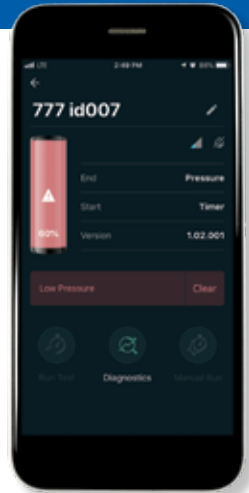

The GLC X controller is Bluetooth-enabled, so maintenance crews and operators can quickly monitor a wide range of lubrication metrics, including levels, pressure, configurations and more.

Productivity Leads to Profitability

Help your crews work faster and minimize downtime by simplifying their everyday lubrication tasks. Designed for today's modern personal mobile device user, the Auto Lube app is intuitive and easy to learn for users in the field. They can view historical performance charts, access support and share information with a tap or swipe.

Control Lubrication Profile Configurations

- Customize profiles for equipment and end users
- Quickly and easily assign a Lube Profile Configuration with a GLC X Controller

Manage Devices

- Connect via Bluetooth to get an instant status
- Review last-known state on any historical device