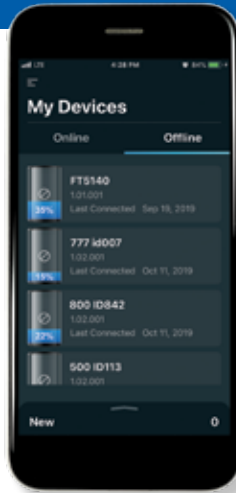

Manage Devices

- Connect via Bluetooth to get an instant status
- Review last-known state on any historical device