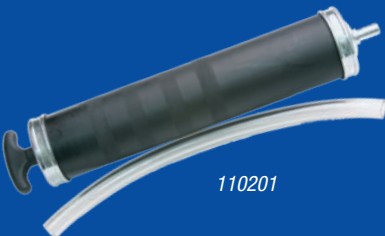

Another Quality Tool from Graco

Pneumatic Operation

Faster, reduces fatigue and is easier to use in cold conditions

Comfortable Pistol-Style Grip

Allows for easy, one-handed operation

Bulk Loader Valve

Allows loading from bulk container pumps