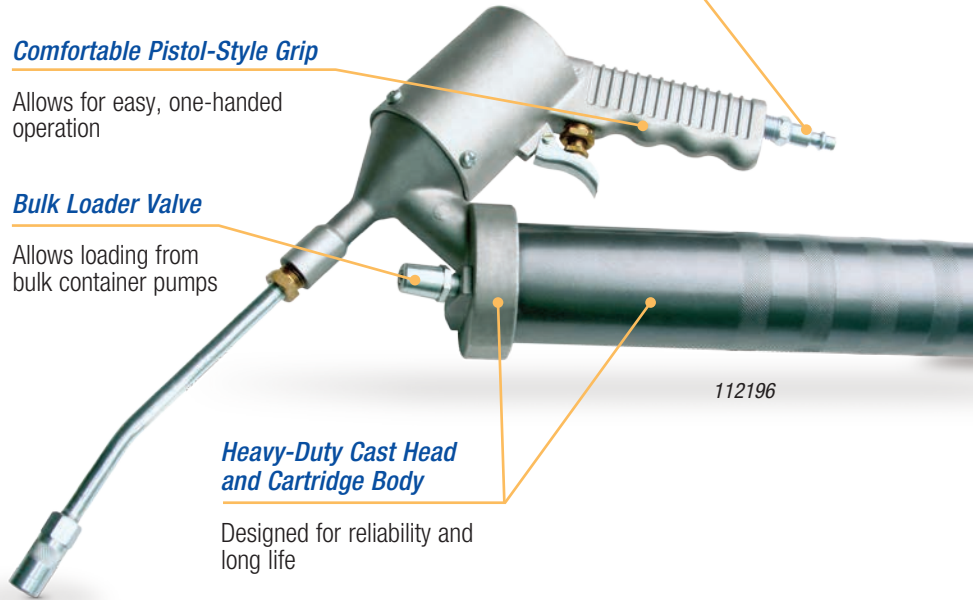

PROVEN QUALITY. LEADING TECHNOLOGY.

Another Quality Tool from Graco

Pneumatic Operation

Faster, reduces fatigue and is easier to use in cold conditions

Comfortable Pistol-Style Grip

Allows for easy, one-handed operation

Bulk Loader Valve

Allows loading from bulk container pumps

Heavy-Duty Cast Head and Cartridge Body

Designed for reliability and long life

Ordering Information

Part Number	Grease Gun Type	Pressure bar (psi)	Loading	Includes
110218	Lever-style, manually-operated	414 (6.000)	<ul style="list-style-type: none"> • Cartridge • Bulk fill 	<ul style="list-style-type: none"> • Rigid extension • Hydraulic coupler
110216	Heavy-duty, lever-style, manually-operated	690 (10.000)	<ul style="list-style-type: none"> • Cartridge • Bulk fill • Loader fill 	<ul style="list-style-type: none"> • Rigid extension • Hydraulic coupler • Air bleeder valve
110203	Pistol-style, manually-operated	690 (10.000)	<ul style="list-style-type: none"> • Cartridge • Bulk fill • Loader fill 	<ul style="list-style-type: none"> • Rigid extension • Hydraulic coupler • Air bleeder valve
110202	Pistol-style with hose and coupler, manually-operated	690 (10.000)	<ul style="list-style-type: none"> • Cartridge • Bulk fill • Loader fill 	<ul style="list-style-type: none"> • 30.4 cm (12 in) flexible extension • Hydraulic coupler • Air bleeder valve
112196	1/4 npt pistol-style, air-operated	414 (6.000)	<ul style="list-style-type: none"> • Bulk fill • Loader fill 	<ul style="list-style-type: none"> • Rigid extension • Hydraulic coupler
110201	Suction-gun, manually-operated		30.4 cm (12 in) clear plastic hose	
203697	Hot-Shot portable booster	690 (10.000)		<ul style="list-style-type: none"> • Rigid extension