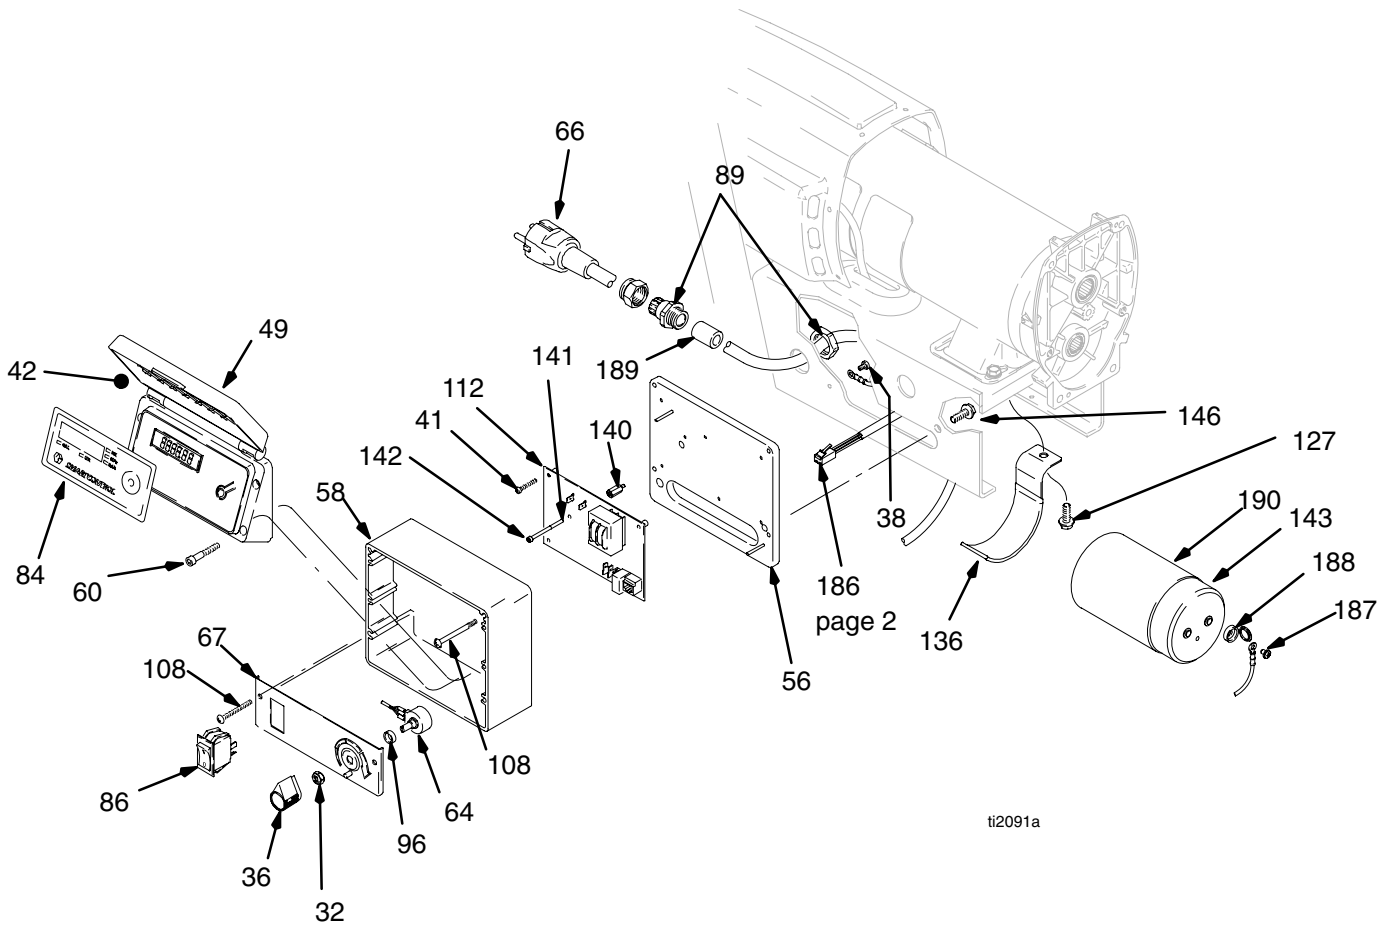

Parts Drawing – Sprayer

Models 245045 – 245048, 245099

Parts List - Sprayer

Models 245622, 245623

REF NO.	PART NO.	DESCRIPTION	QTY	REF NO.	PART NO.	DESCRIPTION	QTY
23	111801	SCREW, cap,hex hd	2	84	15A785	LABEL, ULTRA, LCD	1
29	15G563	HANDLE, valve	1	86	116270	SWITCH, power	1
30	193710	SEAL, seat, valve	1	87	197055	SEAL, washer	1
32	112382	NUT, shaft, sealing	1	89	116171	BUSHING, strain relief	1
36	116167	KNOB, pot	1	96	116200	SPACER, shaft	1
38	114391	SCREW, grounding	1	108	112381	SCREW, mach,pan hd	4
41	116417	SCREW, mach, pnh, sems, phillips	5	112	245923	BOARD, control	1
42	15A793	LABEL, instruction	1	136	197999	BRACKET, capacitor	1
49	244537	DISPLAY, digital	1	138	115524	GASKET	1
		includes 57, 84, 42		139	193709	SEAT, valve	1
50	114797	GASKET	1	140	116397	STAND OFF	1
51	116424	NUT, cap	1	141	188438	WASHER	1
56	245865	PLATE, control	1	142	116398	SCREW	1
58	280415	HOUSING, control	1	143	244733	CAPACITOR	1
60	116252	SCREW, #8 taptite phil	4	144	102982	O-RING, PTFE	1
62	245103	VALVE, drain	1	146	111801	SCREW, cap, hex hd	2
		includes 29, 30, 50, 51, 63, 139		187	116552	SCREW, mach, pnh 1/4-28 x .38 in.	2
63	114708	SPRING, compression	1	188	116723	COVER, screw	2
64	236352	POTENTIOMETER, adjust, pressure	1	189	116307	HOSE, strain relief	1
66	197180	CORD, power, 230 Vac CEE 7/7	1	190	198000	INSULATOR, cap, 220V	1
67	233139	PANEL, control	1