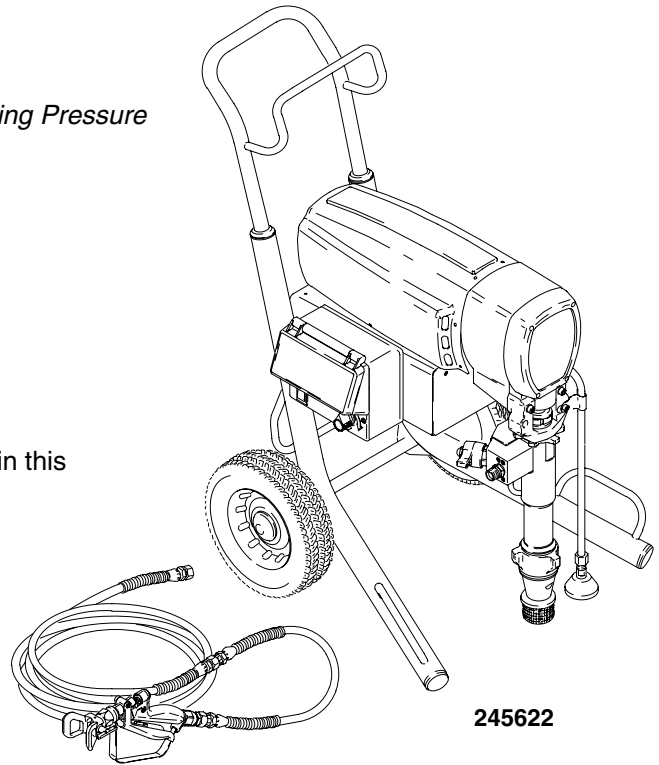

Mark V SpackMax™

309494G

230V Airless Paint Sprayers

138 bar (14 MPa, 2000 psi) Maximum Working Pressure

Model 245622, Series B

Sprayer with hoses, gun and tips

Model 245623, Series B

Sprayer

Important Safety Instructions

Read all warnings and instructions in this manual. Save these instructions.

245622

ti2094a

Related manuals

Operation

..... 309492

Sprayer Repair

..... 309493

Pump Repair

..... 309277

Spray Gun

..... 309495

PROVEN QUALITY. LEADING TECHNOLOGY.