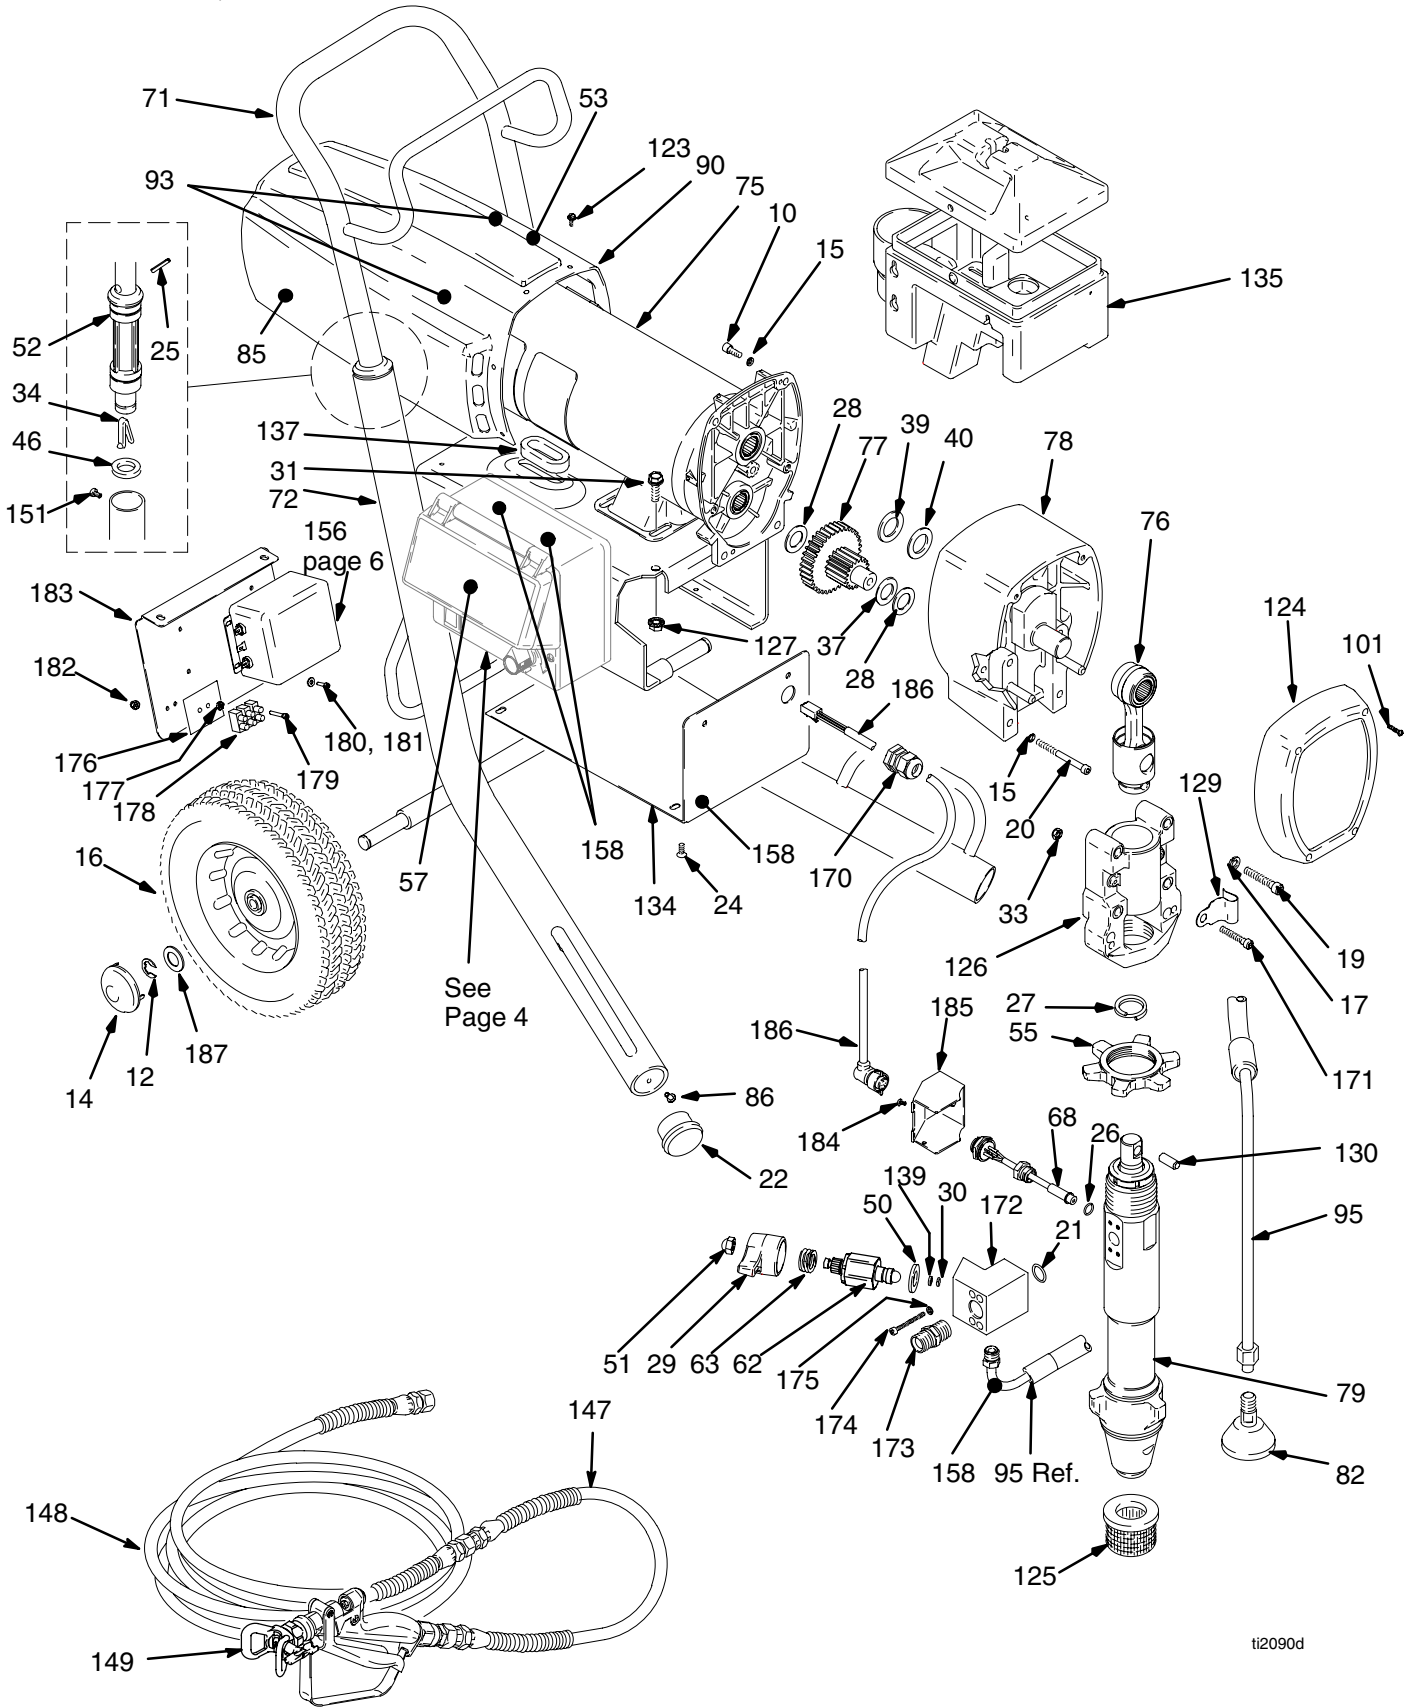

ti2090d

Parts List – Sprayer

Models 245622, 245623

REF NO.	PART NO.	DESCRIPTION	QTY	REF NO.	PART NO.	DESCRIPTION	QTY
10	101864	SCREW, cap, sch	4	95	244019	HOSE, drain	1
12	101242	RING, retaining, ext.	2	101	114818	SCREW, self tap, fil hd	4
14	104811	CAP, hub	2	123	115492	SCREW, mach, slot, hex wash hd	6
15	104008	WASHER, lock, spring (hi-collar)	6	124	244252	COVER, motor	1
16	179811	WHEEL, semi pneumatic	2	125	189920	STRAINER, inlet	1
17	106115	WASHER, lock spring (hi-collar)	4	126	245927	HOUSING, bearing	1
19	114666	SCREW, cap, socket hd	4	127	110996	NUT, hex, flanged	4
20	114686	SCREW, cap, sch	2	129	197124	CLIP, spring	1
21	111116	O-RING, seat	1	130	183210	PIN, str, hdls	1
22	193682	PLUG, tubing	2	134	15A779	COVER, shelf, front	1
24	109032	SCREW, mach, pnh	9	135	824173	TOOL BOX, blue	1
25	101354	PIN, spring, straight	2	137	197201	GASKET, motor cable	1
26	111457	PACKING, o-ring	1	147†	245926	HOSE, 3/8 in. ID x 12 ft (3.5 m) spring guards both ends	1
27	183169	SPRING, retaining	1	148†	245925	HOSE, 1/2 in. ID x 50 ft (15 m) spring guards both ends	1
28	114672	WASHER, thrust	2	149†	245820	SPRAY GUN, Ultra-lite Manual 309495	1
31	110963	SCREW, cap, hex hd	6	151	108795	SCREW, mach, pan hd	
33	112746	NUT, hex	2	158	198159	KIT, warning and caution labels	1
34	112827	BUTTON, snap	2	159	197217	GUARD, edge	1
37	114699	WASHER, thrust	1	170	114421	BUSHING, strain relief	1
39	116192	WASHER, thrust	1	171	113567	SCREW, sch	1
40	194173	WASHER, thrust	1	172	245921	MANIFOLD, fluid includes 21, 174, 175, 184, 185	1
46	183350	WASHER	2	173	158491	FITTING, nipple	2
52	191084	SLEEVE, cart	2	175	100020	WASHER, lock	4
53	195805▲	LABEL, DANGER	1	174	104459	SCREW, sch, 10–32 x 1–3/4 in.	4
54	192719	HANGER, pail	1	176	192141	INSULATOR	1
55	193394	NUT, retaining	1	177	100072	NUT, hex	1
57	196670	LABEL, ctrl box cover	1	178	107436	STRIP, terminal	1
61	206994	FLUID, tsl 8 oz bottle	1	179	116764	SCREW, cap, sch, 6–32 x 7/8 in.	1
68	245920	TRANSDUCER, pressure control includes 26	1	180	114027	WASHER, flat	4
71	245245	HANDLE, cart	1	181	109555	SCREW, cap	4
72	196607	FRAME, cart	1	182	116724	NUT, hex cap, acorn	6
75	243726	MOTOR, electric, 230 Vac		183	198438	COVER, rear shelf	1
76	241012	ROD, connecting includes 27	1	184	103854	SCREW, mach, pan hd	3
77	244265	GEAR, combination includes 28 and 37	1	185	15A705	COVER, transducer	1
78	244263	HOUSING, drive	1	186	245922	CABLE, transducer includes 170	1
79	245889	PUMP, displacement Manual 309277		191	154636	WASHER, flat	4
82	241920	DEFLECTOR, threaded	1	192	159239	ADAPTER, nipple, 1/2 x 3/8 npt	1
85	243301▲	LABEL, WARNING	1				
86	114984	SCREW, tapping, pnhd	1				
90	245928	SHIELD, motor includes 53, 85, 93a, 93b, 123	1				
93		LABEL, side					
93a	15A794	Left side	2				
93b	15A795	Right side	2				