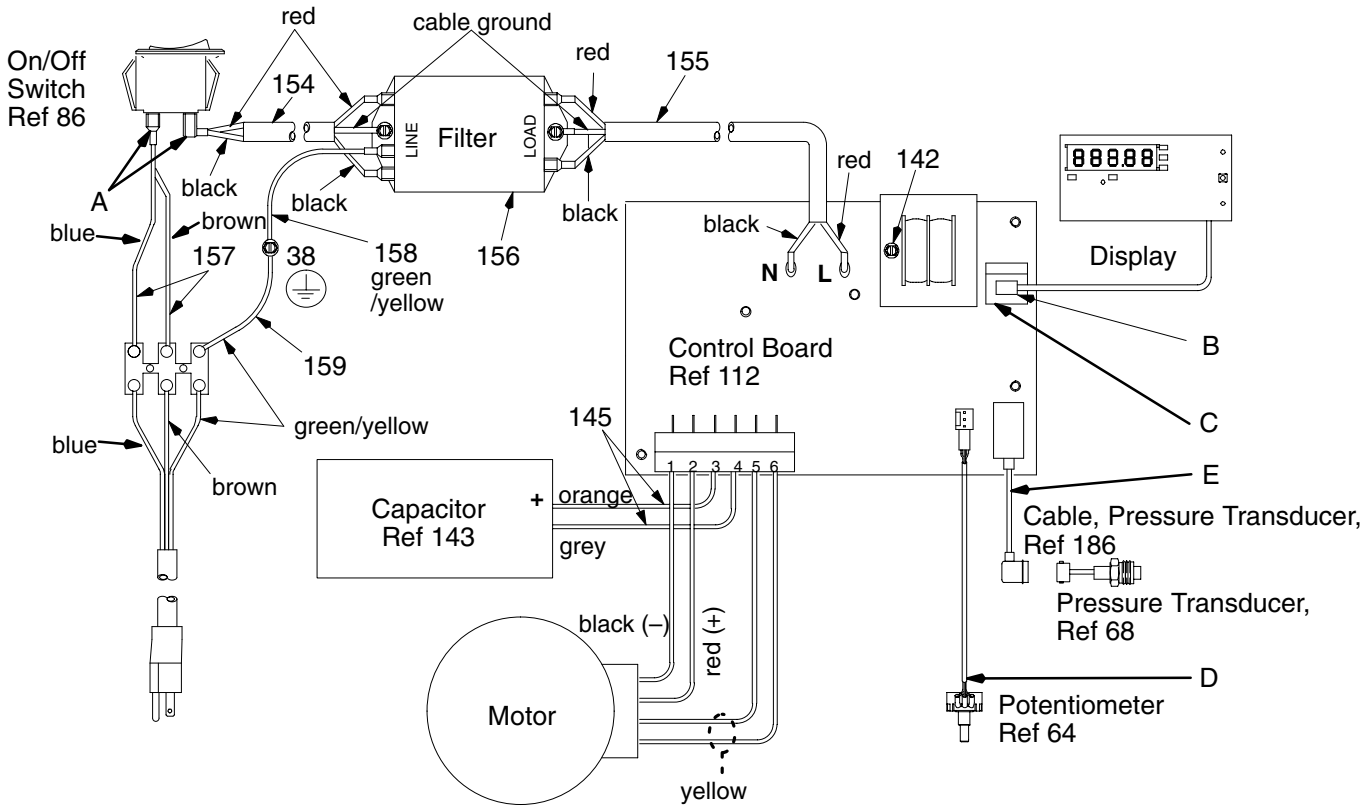

Parts List - Sprayer

Models 245622, 245623

REF NO.	PART NO.	DESCRIPTION	QTY	REF NO.	PART NO.	DESCRIPTION	QTY
154	198514	CABLE, shielded	1	157	198522	CONNECTOR	1
155	198517	CABLE, shielded	1	158	198523	CONNECTOR	1
156	245254	FILTER, compact, single-phase	1	159	198524	CONNECTOR	1

Wiring Diagram

T11407a

Graco Phone Number

TO PLACE AN ORDER, contact your Graco distributor, or call this number to identify the distributor closest to you:
1-800-690-2894 Toll Free

All written and visual data contained in this document reflects the latest product information available at the time of publication. Graco reserves the right to make changes at any time without notice.

Graco Headquarters: Minneapolis
International Offices: Belgium, China, Japan, Korea

www.graco.com
PRINTED IN USA 309494
3/2002 Rev 8/2005