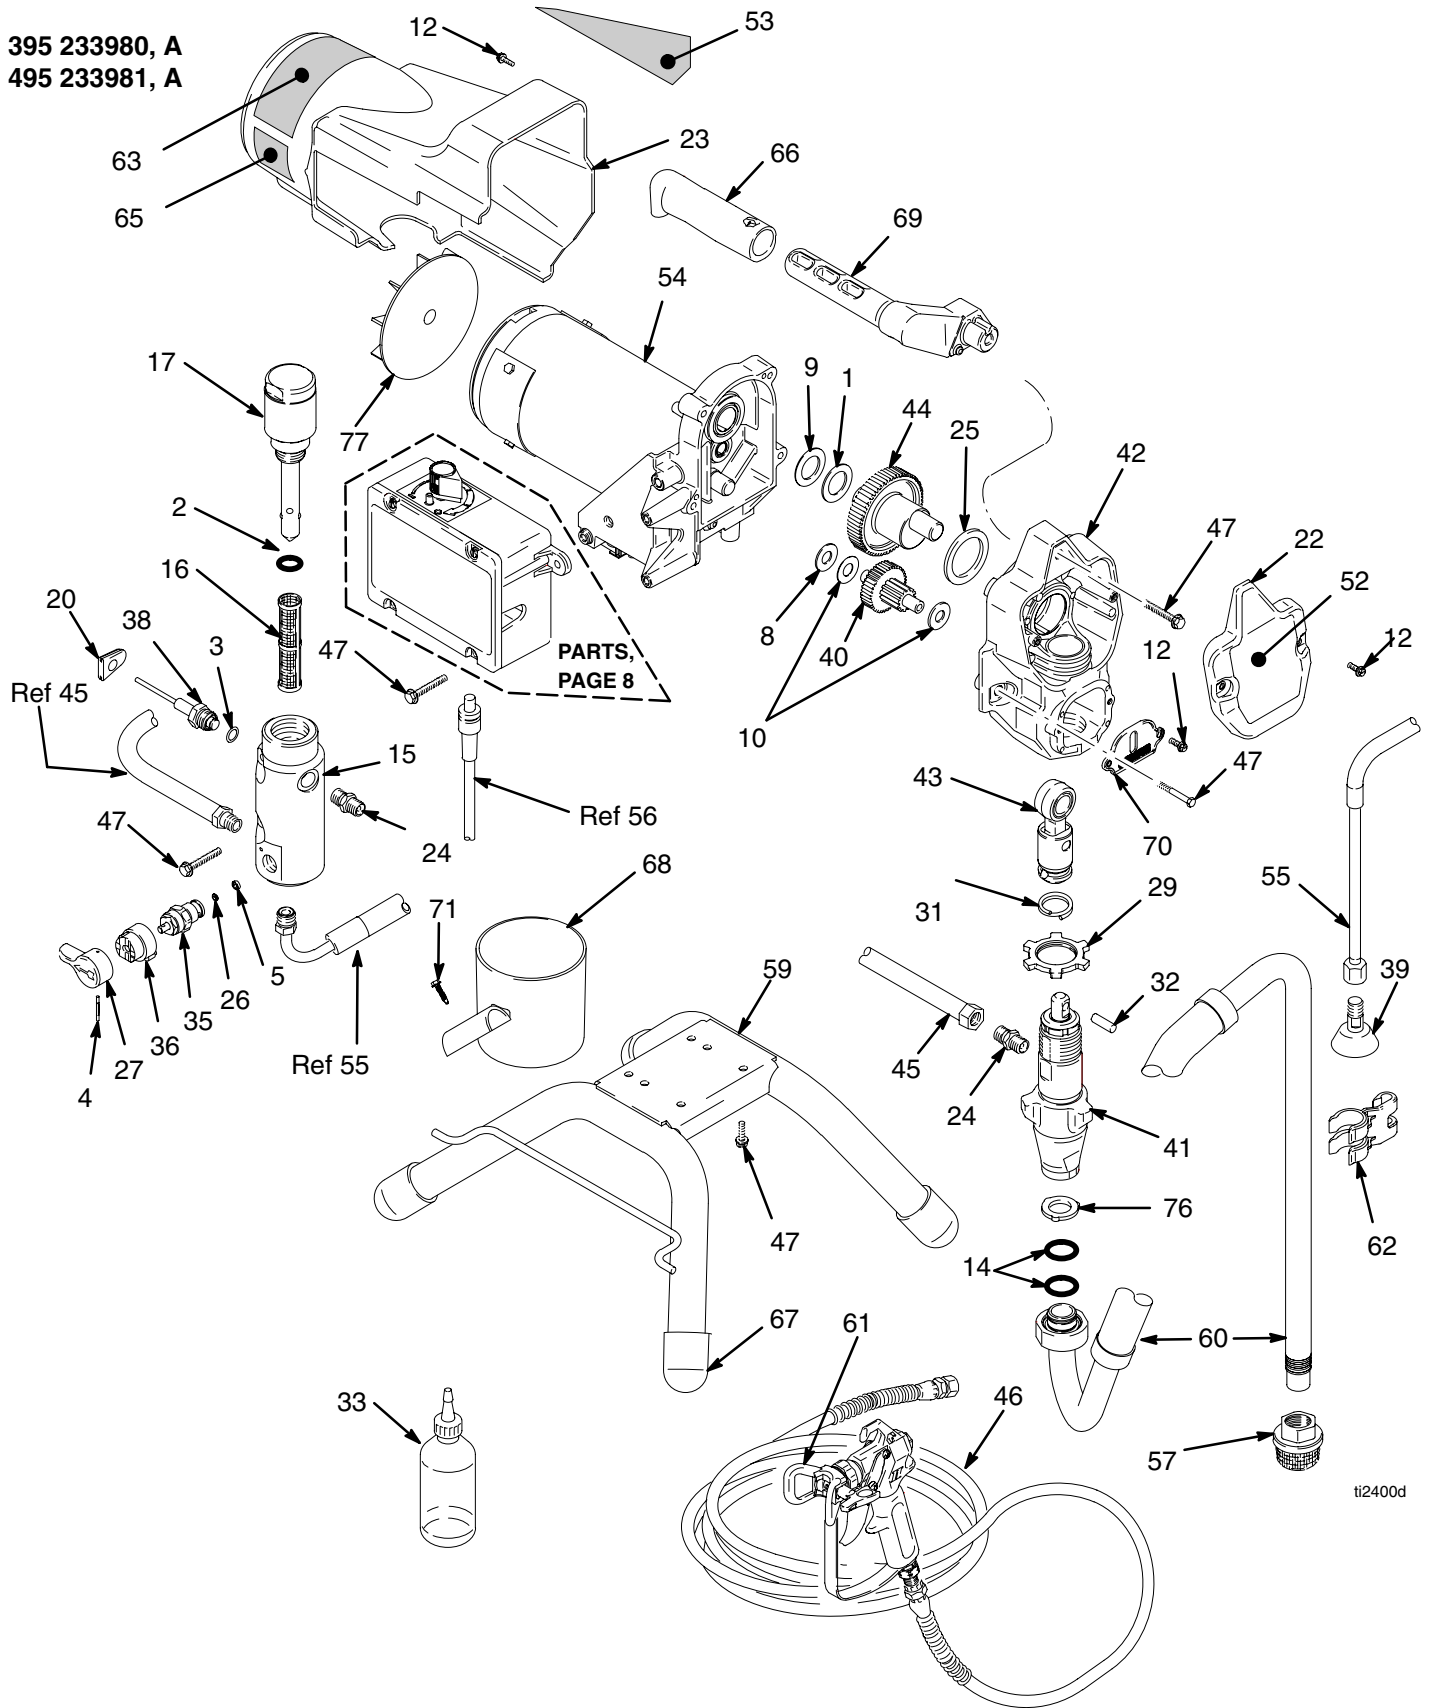

395 233980, A
495 233981, A

ti2400d

Parts List - Sprayer

395: 233980, A

495: 233981, A

Ref

Ref No.	Part No.	Description	Qty	Ref No.	Part No.	Description	Qty
1	107434	BEARING, thrust	1	45	287003	HOSE, cpld	1
2	117828	PACKING, o-ring	1	46	240794	HOSE, cpld, 1/4 in. x 50 ft	1
3	111457	PACKING, o-ring	1	47	117493	SCREW, mach, hex washer hd	11
4	111600	PIN, grooved	1	52		LABEL, front	1
5	111699	GASKET, seat, valve	1		15B485	395	1
8	116073	WASHER, thrust	1		15B484	495	1
9	116074	WASHER, thrust	1	53		LABEL, side	1
10	116079	BEARING, thrust	2		15B846	395	1
12	117501	SCREW, mach, hex washer hd	6		15B497	495	1
14	117559	O-RING	2	54		MOTOR, 120V	1
15	15B067	MANIFOLD, ST Pro	1		287014*	395	1
16	246384†	FILTER, fluid, 60 mesh	1			includes 77	
17	287167	CAP, manifold	1		287015*	495	1
20	15B120	GROMMET, transducer	1			includes 77	
22	15B254	COVER, front, Graco, paint	1	55	246381	HOSE, drain, ST stand	1
23	287056	SHIELD, motor, painted	1			includes 39, 62	
24	162453	NIPPLE, (1/4 npsm x 1/4 npt)	2	57	246385	STRAINER, 7/8-14 unf	1
25	180131	BEARING, thrust	1	59	15E823	FRAME, standmount	1
26	187615	SEAT, valve	1	60	246386	HOSE, s hose suction	1
27	187625	HANDLE, valve, drain	1			includes 14, 57, 62	
29	195150	NUT, jam, pump	1	61	246434	GUN, Contractor II	1
31	196750	SPRING, retaining	1			Manual 309639	
32	196762	PIN, straight	1	62	276888	CLIP, drain line	1
33	206994	FLUID, TSL	1	63	15B516▲	LABEL, danger	1
35	235014	VALVE, drain	1	65	195833▲	LABEL, warning	1
		includes 5, 26		66	116139	GRIP, handle	1
36	224807	BASE, valve	1	67	15G857	CAP, leg	4
38	243222	TRANSDUCER, pressure control	1	68	15G838	CUP, suction/drain	1
		includes 3		69	287072	HANDLE, sprayer	1
39	241920	DEFLECTOR, threaded	1			includes 47, 66	
40	287057	GEAR, reducer	1	70	15B589	COVER, pump rod	1
		includes 8, 10		71	115723	SCREW, drill, hex washer head	1
41	246428	PUMP, displacement, ST	1	76	115099	WASHER, garden hose	1
		includes 32		77	239912	FAN, motor	1
42	287055	HOUSING, drive	1				
		includes 12, 70					
43	287053	ROD, connecting	1				
		includes 31, 32					
44	287054	GEAR, crankshaft	1				
		includes 1, 9, 25					