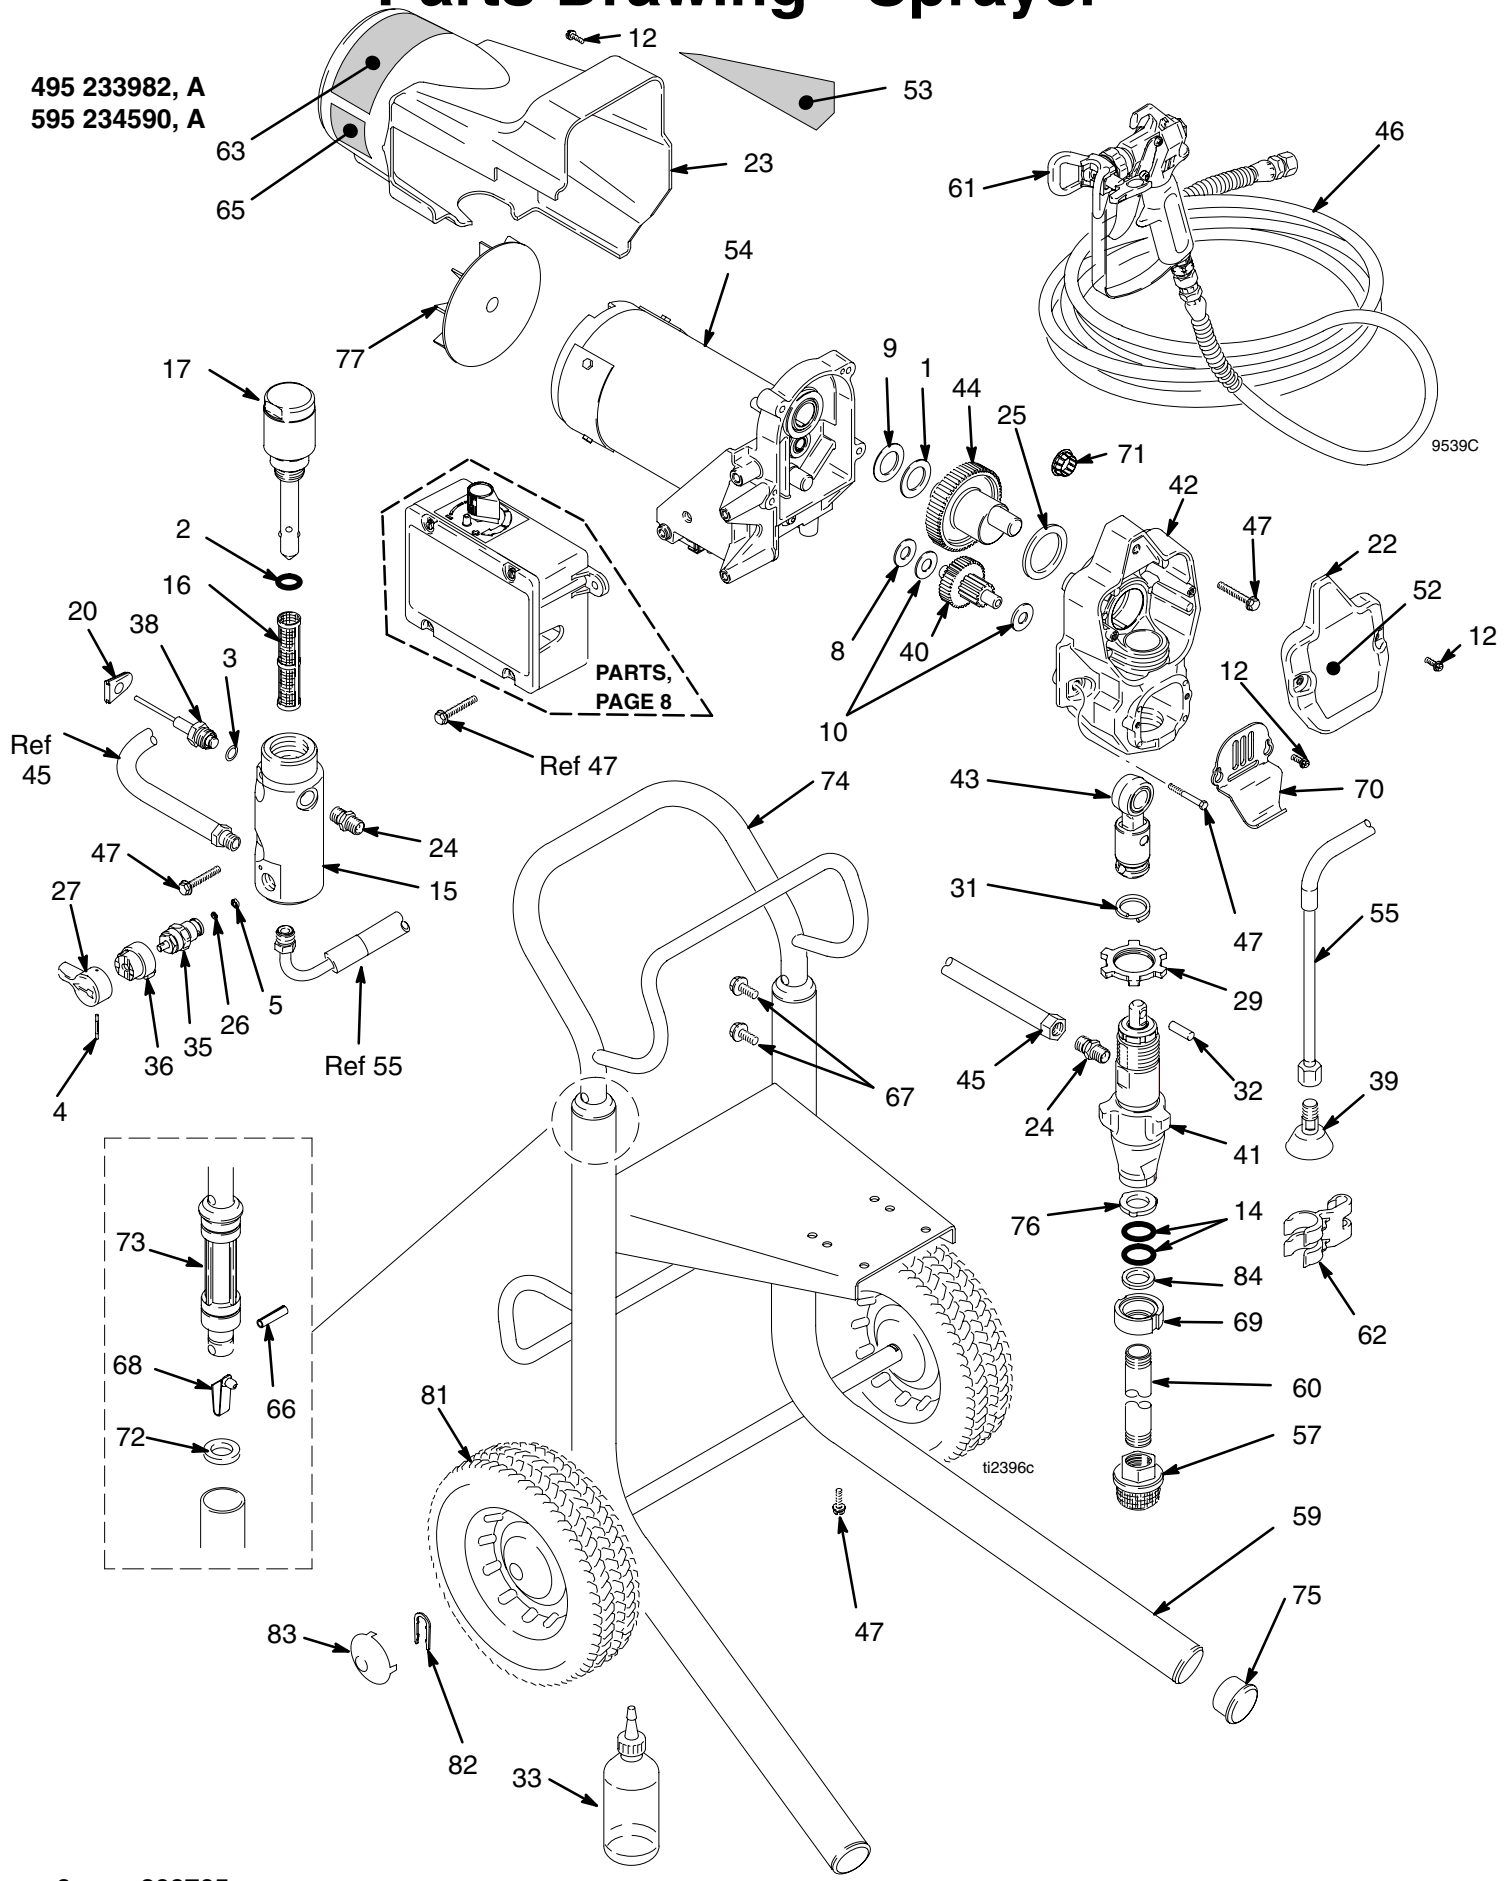

Parts List - Sprayer

595 234589, A

Ref No.	Part No.	Description	Qty	Ref No.	Part No.	Description	Qty
1	107434	BEARING, thrust	1	44	248231	GEAR, crankshaft	1
2	117828	PACKING, o-ring	1			includes 1, 9, 25	
3	111457	PACKING, o-ring	1	45	287003	HOSE, cpld	1
4	111600	PIN, grooved	1	46	240794	HOSE, cpld, 1/4 in. x 50 ft	1
5	111699	GASKET, seat, valve	1	47	117493	SCREW, mach, hex washer hd	10
8	116073	WASHER, thrust	1	52	15D163	LABEL, front, SW	1
9	116074	WASHER, thrust	1	53	15D167	LABEL, side, SW	1
10	116079	BEARING, thrust	2	54	248184*	MOTOR, 120V, includes 77	1
12	117501	SCREW, mach, hex washer hd	6	55	246381	HOSE, drain, ST stand	1
13	115099	WASHER, garden hose	1			includes 39, 62	
14	117559	O-RING	2	57	246385	STRAINER, 7/8-14 unf	1
15	15B067	MANIFOLD, ST Pro	1	59	246250	FRAME, cart, LO	1
16	246384†	FILTER, fluid, 60 mesh	1	60	246386	HOSE, hose suction	1
17	287167	CAP, manifold	1			includes 13, 14, 57, 62	
20	15B120	GROMMET, transducer	1	61	246434	GUN, Contractor II	1
22	287058	COVER, front, Graco, paint	1			Manual 309639	
23	287056	SHIELD, motor, painted	1	62	276888	CLIP, drain line	1
		includes 12, 63, 65		63▲	15B516	LABEL, danger	1
24	162453	NIPPLE, (1/4 npsm x 1/4 npt)	2	65▲	195833	LABEL, warning	1
25	180131	BEARING, thrust	1	66	15B999	CLIP, retaining	2
26	187615	SEAT, valve	1	67	103117	RING, retaining	2
27	187625	HANDLE, valve, drain	1	68	104811	CAP, hub	2
29	195150	NUT, jam, pump	1	69	109032	SCREW, pan hd	4
31	196750	SPRING, retaining	1	70	178565	BUTTON, snap	2
32	196762	PIN, straight	1	71	180656	PLUG, button	2
33	206994	FLUID, TSL	1	72	195501	SLEEVE, cart	2
35	235014	VALVE, drain	1	73	195673	WASHER	2
		includes 5, 26		74	195766	WHEEL, semi pneumatic	2
36	224807	BASE, valve	1	75	243205	HANDLE, assembly	1
38	243222	TRANSDUCER, pressure control	1	76	15B589	COVER, pump rod	1
		includes 3		77	248189	FAN, motor	1
39	241920	DEFLECTOR, threaded	1	82	115723	SCREW, drill	2
40	287057	GEAR, reducer	1	83	15B870	CUP, suction/drain	1
		includes 8, 10		85	115979	PLUG, hole	1
41	246428	PUMP, displacement, ST	1				
42	287055	HOUSING, drive	1				
		includes 12, 47, 76					
43	287053	ROD, connecting	1				
		includes 31, 32					

▲ *Extra Danger and Warning tags and labels available free.*

* Motor Brush Kit 287735 is available

† Other filters available: 246382, 100 mesh; 246383, 200 mesh; 246425, 30 mesh

Parts Drawing - Sprayer

495 233982, A
595 234590, A