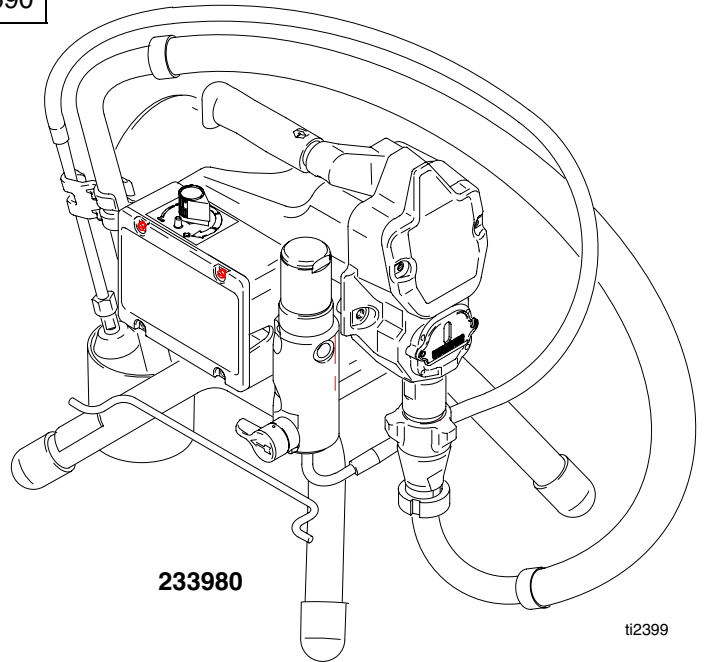

Performance Max 395/495/595™ 309705 Rev. E

3300 psi (228 bar, 22.8 MPa) Maximum Working Pressure

120 VAC

Model	Series	Stand	Lo-boy	Hi-boy
395	A	233980		
495	A	233981		233982
595	A		234589	234590

Related manuals

..... 309665

..... 309639

..... 309714

..... 309250

..... 309055

..... 309709

PROVEN QUALITY. LEADING TECHNOLOGY.