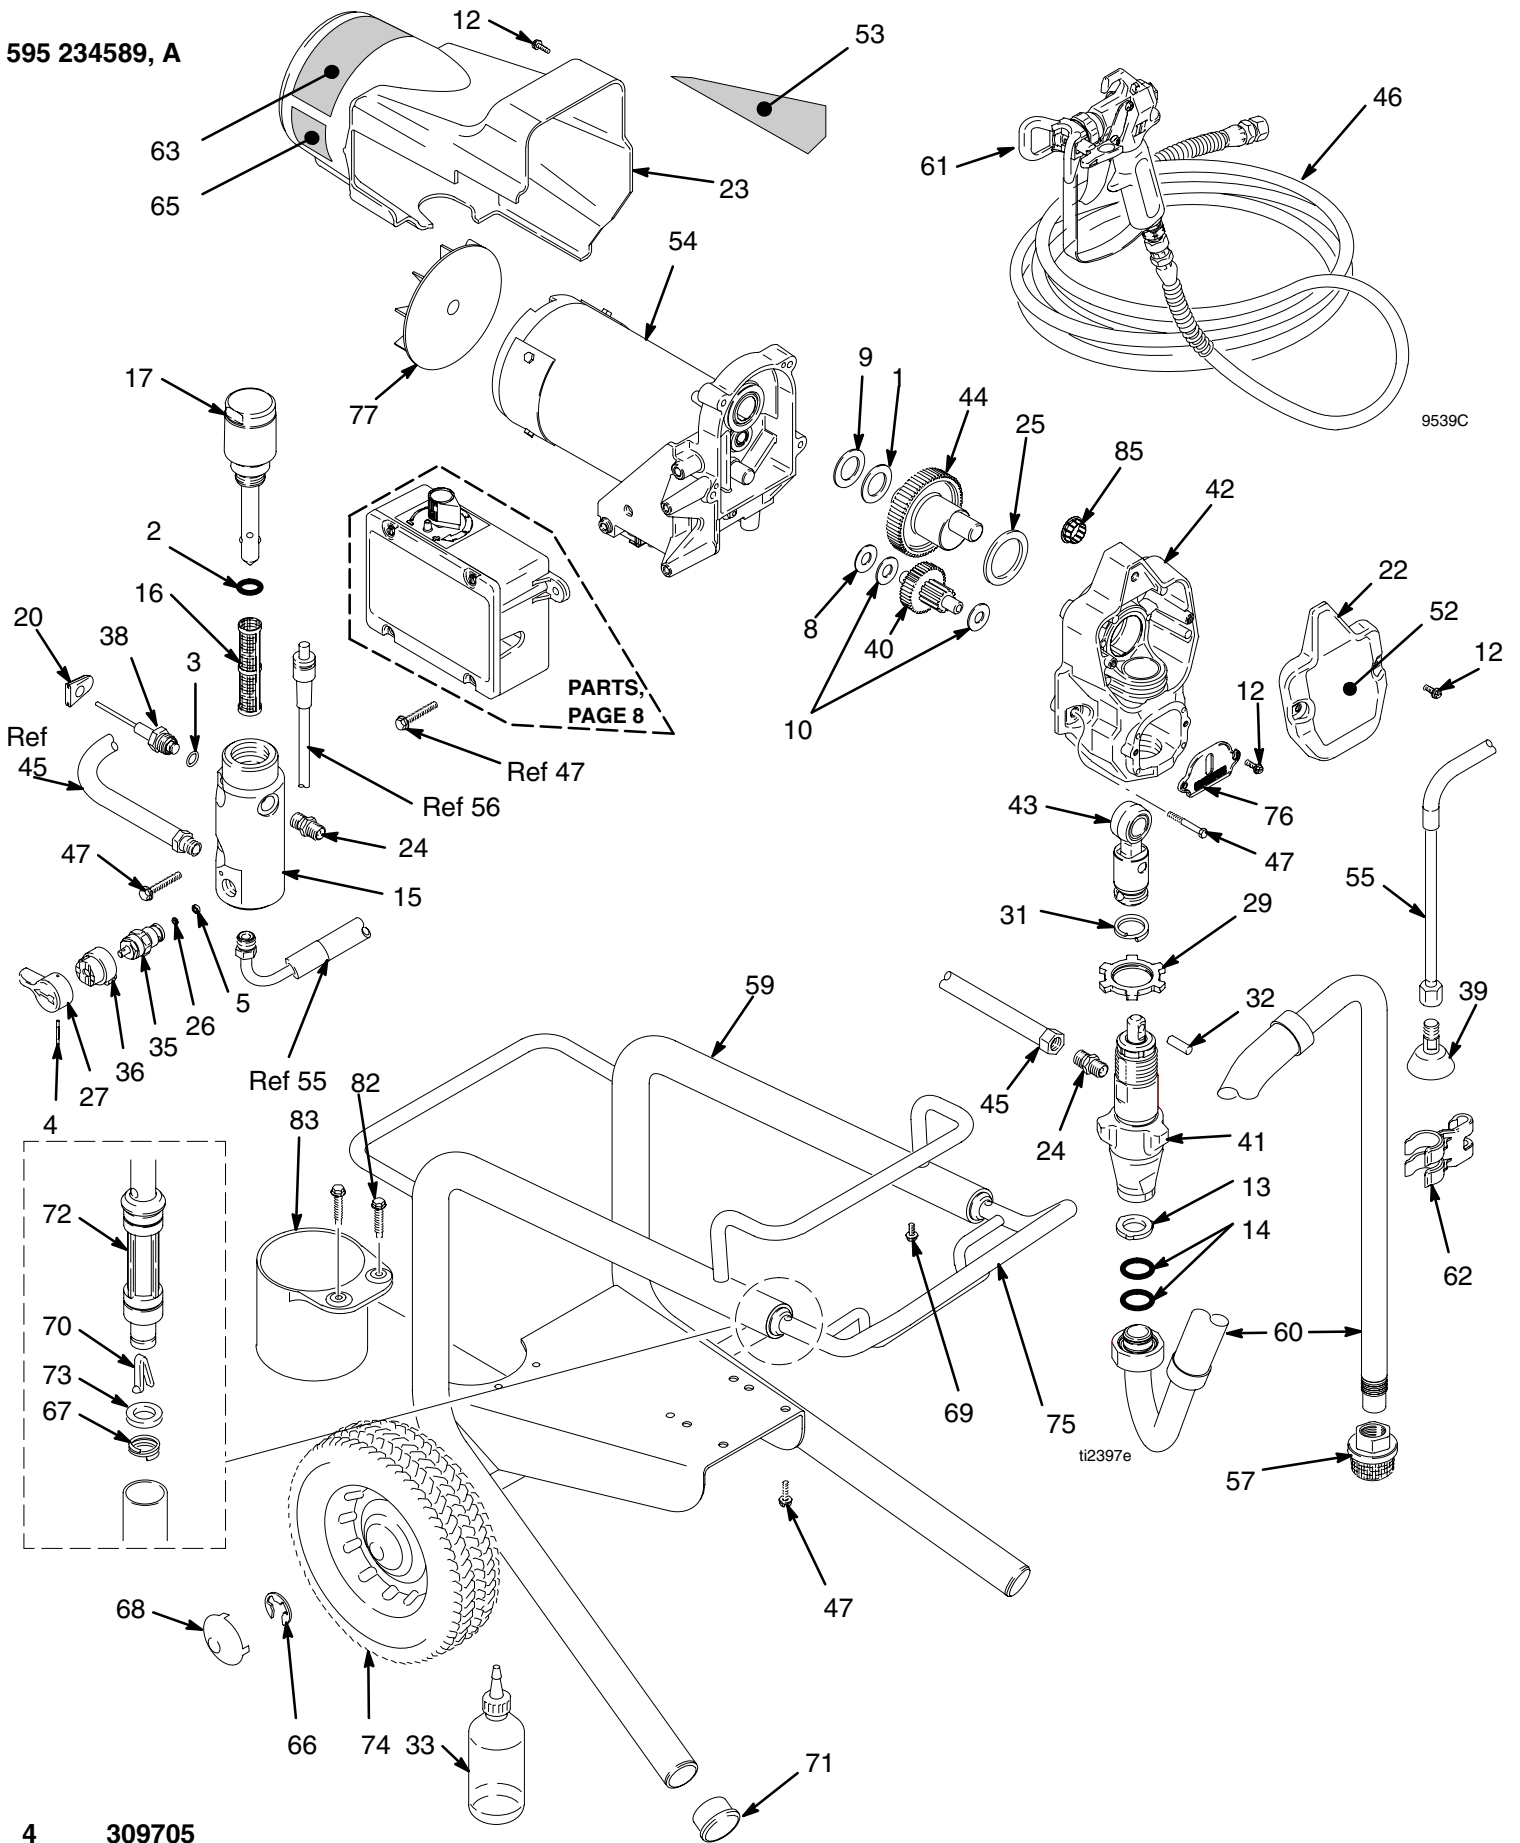

Parts List - Sprayer

395: 233980, A

495: 233981, A

Ref

Ref No.	Part No.	Description	Qty	Ref No.	Part No.	Description	Qty
1	107434	BEARING, thrust	1	45	287003	HOSE, cpld	1
2	117828	PACKING, o-ring	1	46	240794	HOSE, cpld, 1/4 in. x 50 ft	1
3	111457	PACKING, o-ring	1	47	117493	SCREW, mach, hex washer hd	11
4	111600	PIN, grooved	1	52		LABEL, front	1
5	111699	GASKET, seat, valve	1		15B485	395	1
8	116073	WASHER, thrust	1		15B484	495	1
9	116074	WASHER, thrust	1	53		LABEL, side	1
10	116079	BEARING, thrust	2		15B846	395	1
12	117501	SCREW, mach, hex washer hd	6		15B497	495	1
14	117559	O-RING	2	54		MOTOR, 120V	1
15	15B067	MANIFOLD, ST Pro	1		287014*	395	1
16	246384†	FILTER, fluid, 60 mesh	1			includes 77	
17	287167	CAP, manifold	1		287015*	495	1
20	15B120	GROMMET, transducer	1			includes 77	
22	15B254	COVER, front, Graco, paint	1	55	246381	HOSE, drain, ST stand	1
23	287056	SHIELD, motor, painted	1			includes 39, 62	
24	162453	NIPPLE, (1/4 npsm x 1/4 npt)	2	57	246385	STRAINER, 7/8-14 unf	1
25	180131	BEARING, thrust	1	59	15E823	FRAME, standmount	1
26	187615	SEAT, valve	1	60	246386	HOSE, s hose suction	1
27	187625	HANDLE, valve, drain	1			includes 14, 57, 62	
29	195150	NUT, jam, pump	1	61	246434	GUN, Contractor II	1
31	196750	SPRING, retaining	1			Manual 309639	
32	196762	PIN, straight	1	62	276888	CLIP, drain line	1
33	206994	FLUID, TSL	1	63	15B516▲	LABEL, danger	1
35	235014	VALVE, drain	1	65	195833▲	LABEL, warning	1
		includes 5, 26		66	116139	GRIP, handle	1
36	224807	BASE, valve	1	67	15G857	CAP, leg	4
38	243222	TRANSDUCER, pressure control	1	68	15G838	CUP, suction/drain	1
		includes 3		69	287072	HANDLE, sprayer	1
39	241920	DEFLECTOR, threaded	1			includes 47, 66	
40	287057	GEAR, reducer	1	70	15B589	COVER, pump rod	1
		includes 8, 10		71	115723	SCREW, drill, hex washer head	1
41	246428	PUMP, displacement, ST	1	76	115099	WASHER, garden hose	1
		includes 32		77	239912	FAN, motor	1
42	287055	HOUSING, drive	1				
		includes 12, 70					
43	287053	ROD, connecting	1				
		includes 31, 32					
44	287054	GEAR, crankshaft	1				
		includes 1, 9, 25					

▲ Extra Danger and Warning tags and labels available free.

* Motor Brush Kit 287735 is available

† Other filters available: 246382, 100 mesh; 246383, 200 mesh; 246425, 30 mesh

Parts Drawing - Sprayer

595 234589, A