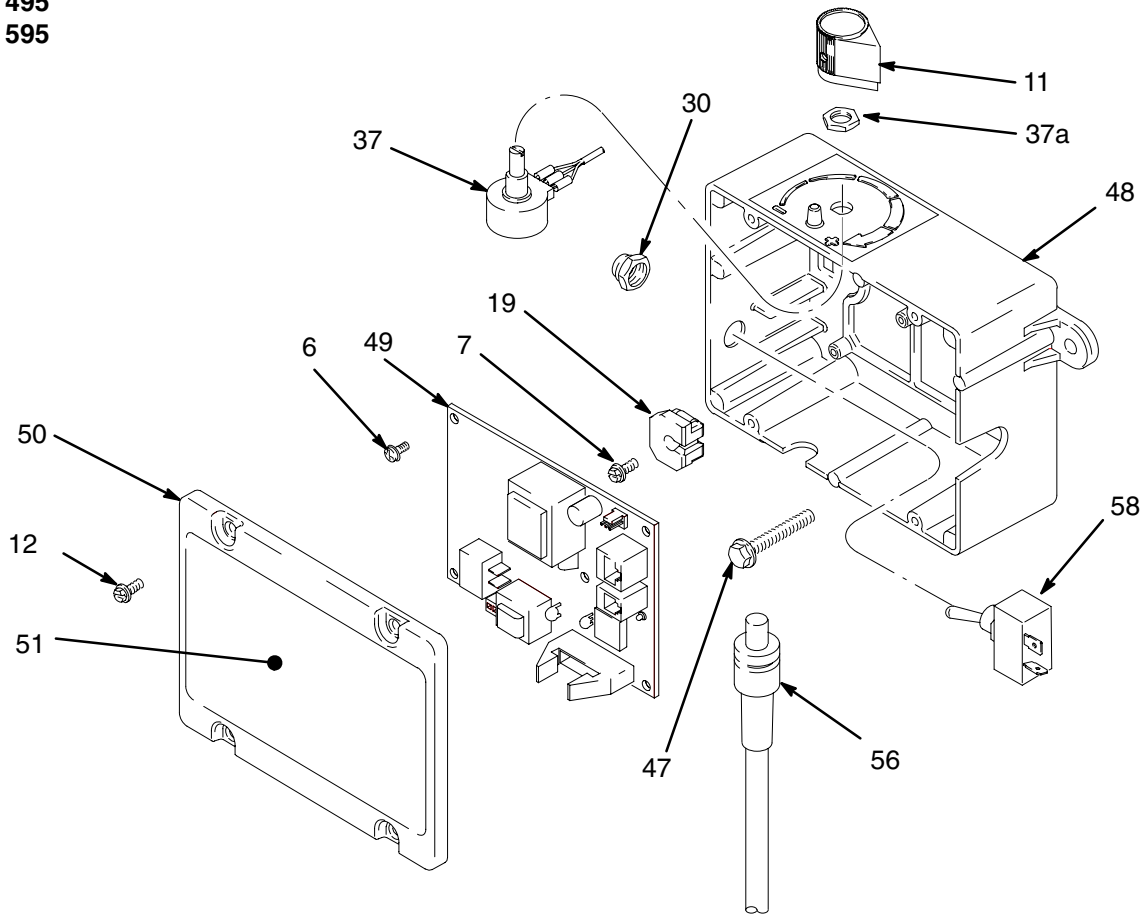

Parts List - Sprayer

495: 233982, A; 595 234590, A

Ref No.	Part No.	Description	Qty	Ref No.	Part No.	Description	Qty
1	107434	BEARING, thrust	1	47	117493	SCREW, mach, hex washer hd	10
2	117828	PACKING, o-ring	1	52		LABEL, front, DURON	
3	111457	PACKING, o-ring	1		15B484	495	1
4	111600	PIN, grooved	1		15D163	595	1
5	111699	GASKET, seat, valve	1	53		LABEL, side, DURON	
8	116073	WASHER, thrust	1		15B497	495	1
9	116074	WASHER, thrust	1		15D167	595	1
10	116079	BEARING, thrust	2	54		MOTOR, 120V, includes 77	1
12	117501	SCREW, mach, hex washer hd	6		287015*	495	1
14	103413	O-RING	2		248184*	595	1
15	15B067	MANIFOLD, ST Pro	1	55	244240	HOSE, drain, includes 39	1
16	246384†	FILTER, fluid, 60 mesh	1	57	246385	STRAINER, 7/8-14 unf	1
17	287167	CAP, manifold	1	59	245984	FRAME, cart, HI	1
20	15B120	GROMMET, transducer	1	60	246387	TUBE, suction	1
22	287058	COVER, front, Graco, paint	1			includes 14, 57, 69, 84	
23	287056	SHIELD, motor, painted	1	61	246434	GUN, Contractor II	1
		includes 12, 63, 65				Manual 309639	
24	162453	NIPPLE, (1/4 npsm x 1/4 npt)	2	62	276888	CLIP, drain line	1
25	180131	BEARING, thrust	1	63▲	15B516	LABEL, danger	1
26	187615	SEAT, valve	1	65▲	195833	LABEL, warning	1
27	187625	HANDLE, valve, drain	1	66	108068	PIN, spring, straight	2
29	195150	NUT, jam, pump	1	67	109032	SCREW, pan hd	4
31	196750	SPRING, retaining	1	68	111590	BUTTON, snap	2
32	196762	PIN, straight	1	69	15B434	NUT, jam	1
33	206994	FLUID, TSL	1	70	15C146	HOOK, pail	1
35	235014	VALVE, drain	1	71	115979	PLUG, hole	1
		includes 5, 26		72	183350	WASHER	2
36	224807	BASE, valve	1	73	192027	SLEEVE, cart	2
38	243222	TRANSDUCER, pressure control	1	74	245245	HANDLE	1
		includes 3		75	108691	PLUG, tubing	2
39	241920	DEFLECTOR, threaded	1	76	115099	WASHER, garden hose	1
40	287057	GEAR, reducer	1	77		FAN, motor	
		includes 8, 10			239912	495	1
41	246428	PUMP, displacement, ST	1		248189	595	1
42	287055	HOUSING, drive	1	81	106062	WHEEL	2
		includes 12, 47		82	15B999	CLIP, retaining	2
43	287053	ROD, connecting	1	83	104811	CAP, hub	2
		includes 31, 32		84	15B652	WASHER, suction	1
44		GEAR, crankshaft, includes 1, 9, 25					
	287054	495	1				
	248231	595	1				
45	287003	HOSE, cpld	1				
46	240794	HOSE, cpld, 1/4 in. x 50 ft	1				

▲Extra Danger and Warning tags and labels available free.

† Other filters available: 246382, 100 mesh; 246383, 200 mesh; 246425, 30 mesh

* Motor Brush Kit 287735 is available

Parts Drawing - Sprayer

395
495
595

9537b