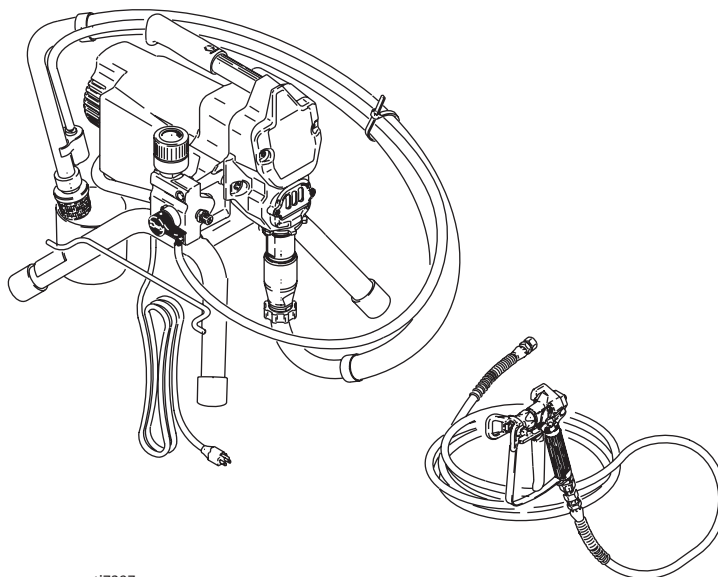

# NOVA™ 390 Airless Sprayer

310875D

Model 826055

ti7397a

PROVEN QUALITY. LEADING TECHNOLOGY.

Ref	Part	Description	Qty	Ref	Part	Description	Qty
1❖	249040	MOTOR, electric, 120V, includes 1a, 1b	1	28	246435	GUN, FTX, contractor (manual 309639)	1
1a	249043	FAN, motor	1	29	249045	KIT, shield, motor, includes 30, 61, 62, 64	1
1b	119653	RING, retaining	1	30	117501	SCREW, machine, hex washer hd	9
2	249194	GEAR, reducer	1	31	115498	SCREW, mch, slot, hex, wash hd	1
3	249195	GEAR, crankshaft, includes 4	1	32	249047	COVER, front, includes 30, 63	1
4	180131	BEARING, thrust	1	33	249052	CONTROLBOARD, 120V	1
5	249049	HOUSING, drive, includes 6, 30, 44	1	34	15B119	CORD, power	1
6	117493	SCREW, mach, hex washer hd	11	35	249050	HOSE, suction set, includes 11, 12, 37	1
7	287053	ROD, connecting, includes 7a & 8	1	36◆	189930	LABEL, caution	1
7a	196750	SPRING, retaining	1	37	246385	STRAINER, 7/8-14 unf	1
8	196762	PIN, straight	1	40	249051	KIT, tube, drain, includes 20, 41, 43	1
9	249127	PUMP, displacement, includes 13 (manual 309250)	1	41	244035	DEFLECTOR, barbed	1
10	195150	NUT, jam, pump	1	43	114958	STRAP, tie	1
11	115099	WASHER, garden hose	1	44	15B589	COVER, pump rod	1
12	117559	O-RING	2	45	15E823	FRAME, standmount	1
13	162453	FITTING, (1/4 npsm X 1/4 npt)	3	46	112759	CAP, tubing	4
14	287003	HOSE, cpld	1	47	15B513	CUP, suction/drain	1
15	15E295	MANIFOLD, control, pressure	1	48	115723	SCREW, drill, hex washer head	1
16	249005	CONTROL, pressure, 120V, includes 21, 22	1	49	15E713	ADAPTER, cup, tube, 1 in.	1
17	15E794	CAP, wire, control, pressure	1	50	249048	HANDLE, includes 6, 51	1
18	15F399	LABEL, control	1	51	116139	GRIP, handle	1
20	M70809	FITTING	1	61◆	15E936	LABEL, warning	1
21	115756	BUSHING	1	62◆	195793	LABEL, warning	1
22	119723	TAPE, foam	1	63	15E957	LABEL, front	1
23	235014	VALVE, drain, includes 23a, 23b	1	64	15E958	LABEL, side	1
23a	111699	GASKET, seat	1	67	206994	FLUID, TSL, 4 oz	1
23b	187615	SEAT, valve	1		119277	FUSE, replacement	
24	224807	BASE, valve	1	❖249042	KIT, brush, motor, replacement		
25	187625	HANDLE, valve, drain	1				
26	111600	PIN, grooved	1				
27	240794	HOSE, cpld, 1/4 in. x 50 ft	1				