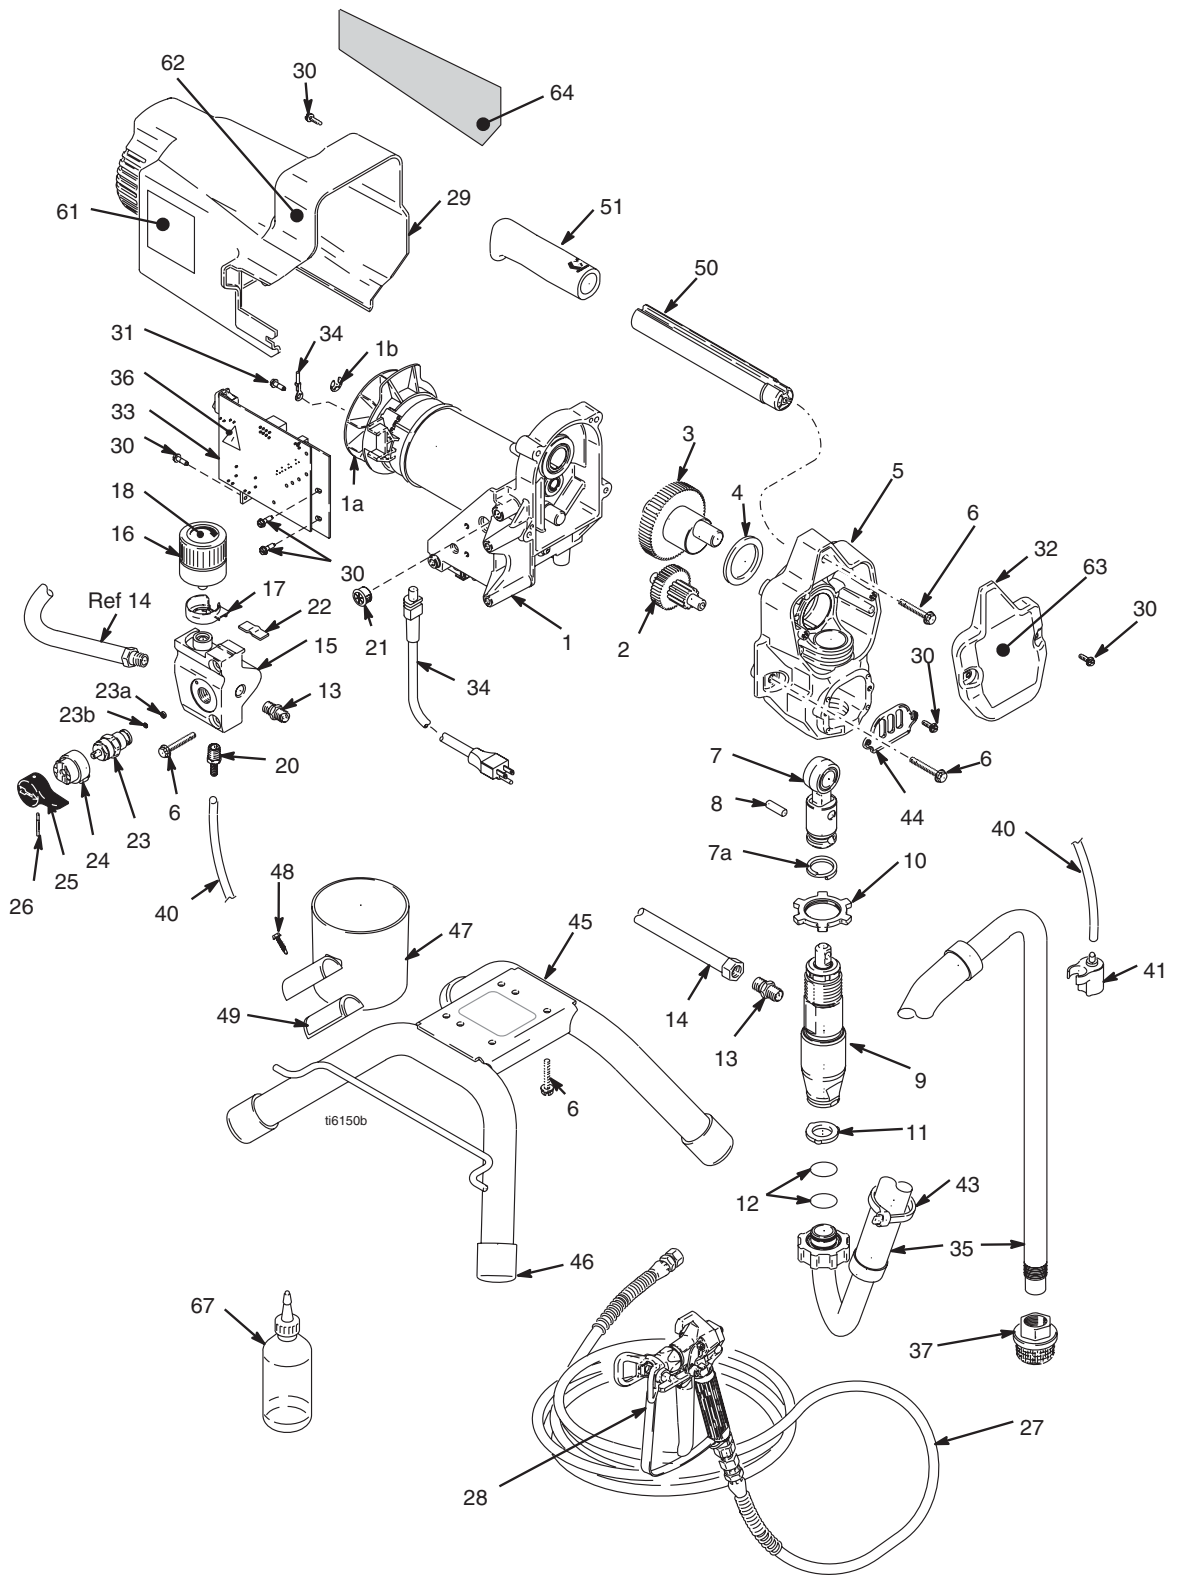

# NOVA™ 390 Airless Sprayer

310875D

Model 826055

ti7397a

PROVEN QUALITY. LEADING TECHNOLOGY.

Ref	Part	Description	Qty	Ref	Part	Description	Qty
1❖	249040	MOTOR, electric, 120V, includes 1a, 1b	1	28	246435	GUN, FTX, contractor (manual 309639)	1
1a	249043	FAN, motor	1	29	249045	KIT, shield, motor, includes 30, 61, 62, 64	1
1b	119653	RING, retaining	1	30	117501	SCREW, machine, hex washer hd	9
2	249194	GEAR, reducer	1	31	115498	SCREW, mch, slot, hex, wash hd	1
3	249195	GEAR, crankshaft, includes 4	1	32	249047	COVER, front, includes 30, 63	1
4	180131	BEARING, thrust	1	33	249052	CONTROLBOARD, 120V	1
5	249049	HOUSING, drive, includes 6, 30, 44	1	34	15B119	CORD, power	1
6	117493	SCREW, mach, hex washer hd	11	35	249050	HOSE, suction set, includes 11, 12, 37	1
7	287053	ROD, connecting, includes 7a & 8	1	36◆	189930	LABEL, caution	1
7a	196750	SPRING, retaining	1	37	246385	STRAINER, 7/8-14 unf	1
8	196762	PIN, straight	1	40	249051	KIT, tube, drain, includes 20, 41, 43	1
9	249127	PUMP, displacement, includes 13 (manual 309250)	1	41	244035	DEFLECTOR, barbed	1
10	195150	NUT, jam, pump	1	43	114958	STRAP, tie	1
11	115099	WASHER, garden hose	1	44	15B589	COVER, pump rod	1
12	117559	O-RING	2	45	15E823	FRAME, standmount	1
13	162453	FITTING, (1/4 npsm X 1/4 npt)	3	46	112759	CAP, tubing	4
14	287003	HOSE, cpld	1	47	15B513	CUP, suction/drain	1
15	15E295	MANIFOLD, control, pressure	1	48	115723	SCREW, drill, hex washer head	1
16	249005	CONTROL, pressure, 120V, includes 21, 22	1	49	15E713	ADAPTER, cup, tube, 1 in.	1
17	15E794	CAP, wire, control, pressure	1	50	249048	HANDLE, includes 6, 51	1
18	15F399	LABEL, control	1	51	116139	GRIP, handle	1
20	M70809	FITTING	1	61◆	15E936	LABEL, warning	1
21	115756	BUSHING	1	62◆	195793	LABEL, warning	1
22	119723	TAPE, foam	1	63	15E957	LABEL, front	1
23	235014	VALVE, drain, includes 23a, 23b	1	64	15E958	LABEL, side	1
23a	111699	GASKET, seat	1	67	206994	FLUID, TSL, 4 oz	1
23b	187615	SEAT, valve	1		119277	FUSE, replacement	
24	224807	BASE, valve	1	❖249042	KIT, brush, motor, replacement		
25	187625	HANDLE, valve, drain	1				
26	111600	PIN, grooved	1				
27	240794	HOSE, cpld, 1/4 in. x 50 ft	1				