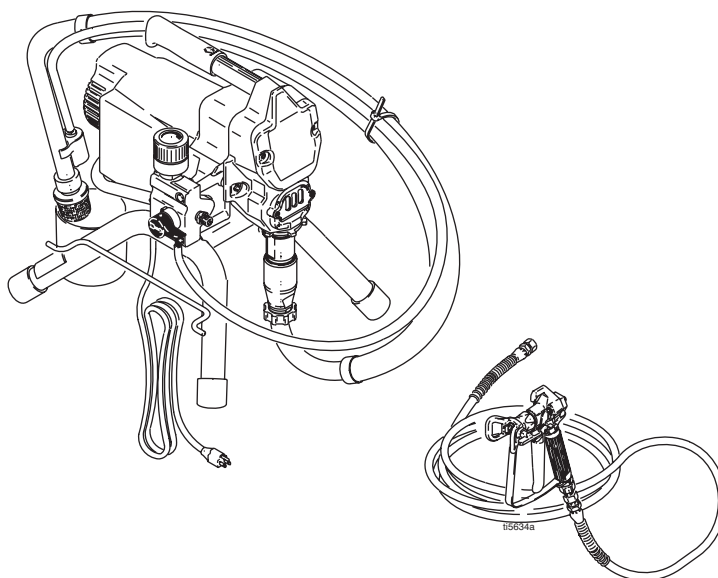

Parts

390™ Airless Sprayer

Model 248800

310876C

PROVEN QUALITY. LEADING TECHNOLOGY.

Parts

F/N	Item	Description	Qty	F/N	Item	Description	Qty
1❖	249040	MOTOR, electric, 120V, includes 1a, 1b	1	28	246230	GUN, FTX, contractor (manual 309639)	1
1a	249043	FAN, motor	1	29	249044	KIT, shield, motor, includes 30, 61, 62, & 64	1
1b	119653	RING, retaining	1	30	117501	SCREW, machine, hex washer head	9
2	249194	GEAR, reducer	1	31	115498	SCREW, mch, slot, hex, wash hd	1
3	249195	GEAR, crankshaft, includes 4	1	32	249046	COVER, front, includes 30, 63	1
4	180131	BEARING, thrust	1	33‡	249052	CONTROLBOARD, 120V	1
5	249049	HOUSING, drive, includes 6, 30, & 44	1	34	15B119	CORD, power	1
6	117493	SCREW, mach, hex washer hd	11	35	249050	HOSE, suction set, includes 11, 12, & 37	1
7	287053	ROD, connecting, includes 7a & 8	1	36◆	189930	LABEL, caution	1
7a	196750	SPRING, retaining	1	37	246385	STRAINER, 7/8-14 unf	1
8	196762	PIN, straight	1	40	249051	KIT, tube, drain, includes 20, 41, & 43	1
9	249127	PUMP, displacement, includes 13 (manual 309250)	1	41	244035	DEFLECTOR, barbed	1
10	195150	NUT, jam, pump	1	43	114958	STRAP, tie	1
11	115099	WASHER, garden hose	1	44	15B589	COVER, pump rod	1
12	117559	O-RING	2	45	15E823	FRAME, standmount	1
13	162453	FITTING, (1/4 npsm X 1/4 npt)	2	46	112759	CAP, tubing	4
14	287003	HOSE, cpld	1	47	15B513	CUP, suction/drain	1
15	15E295	MANIFOLD, control, pressure	1	48	115723	SCREW, drill, hex washer head	1
16	249005	CONTROL, pressure, 120V, includes 17, 21, 22	1	49	15E713	ADAPTER, cup, tube, 1 inch	1
17	15E794	CAP, wire, control, pressure	1	50	249048	HANDLE, includes 6, 51	1
18	15F399	LABEL, control	1	51	116139	GRIP, handle	1
20	M70809	FITTING	1	61◆	15E936	LABEL, Warning	1
21	115756	BUSHING	1	62◆	195793	LABEL, warning	1
22	119723	TAPE, foam	1	63	15E826	LABEL, front	1
23	235014	VALVE, drain, includes 23a, 23b	1	64	15E827	LABEL, side	1
23a	111699	GASKET, seat	1	67	206994	FLUID, TSL, 4 oz	1
23b	187615	SEAT, valve	1				
24	224807	BASE, valve	1		‡119277	FUSE, replacement	
25	187625	HANDLE, valve, drain	1		❖249042	KIT, brush, motor, replacement	
26	111600	PIN, grooved	1				
27	240794	HOSE, cpld, 1/4x 50'	1				