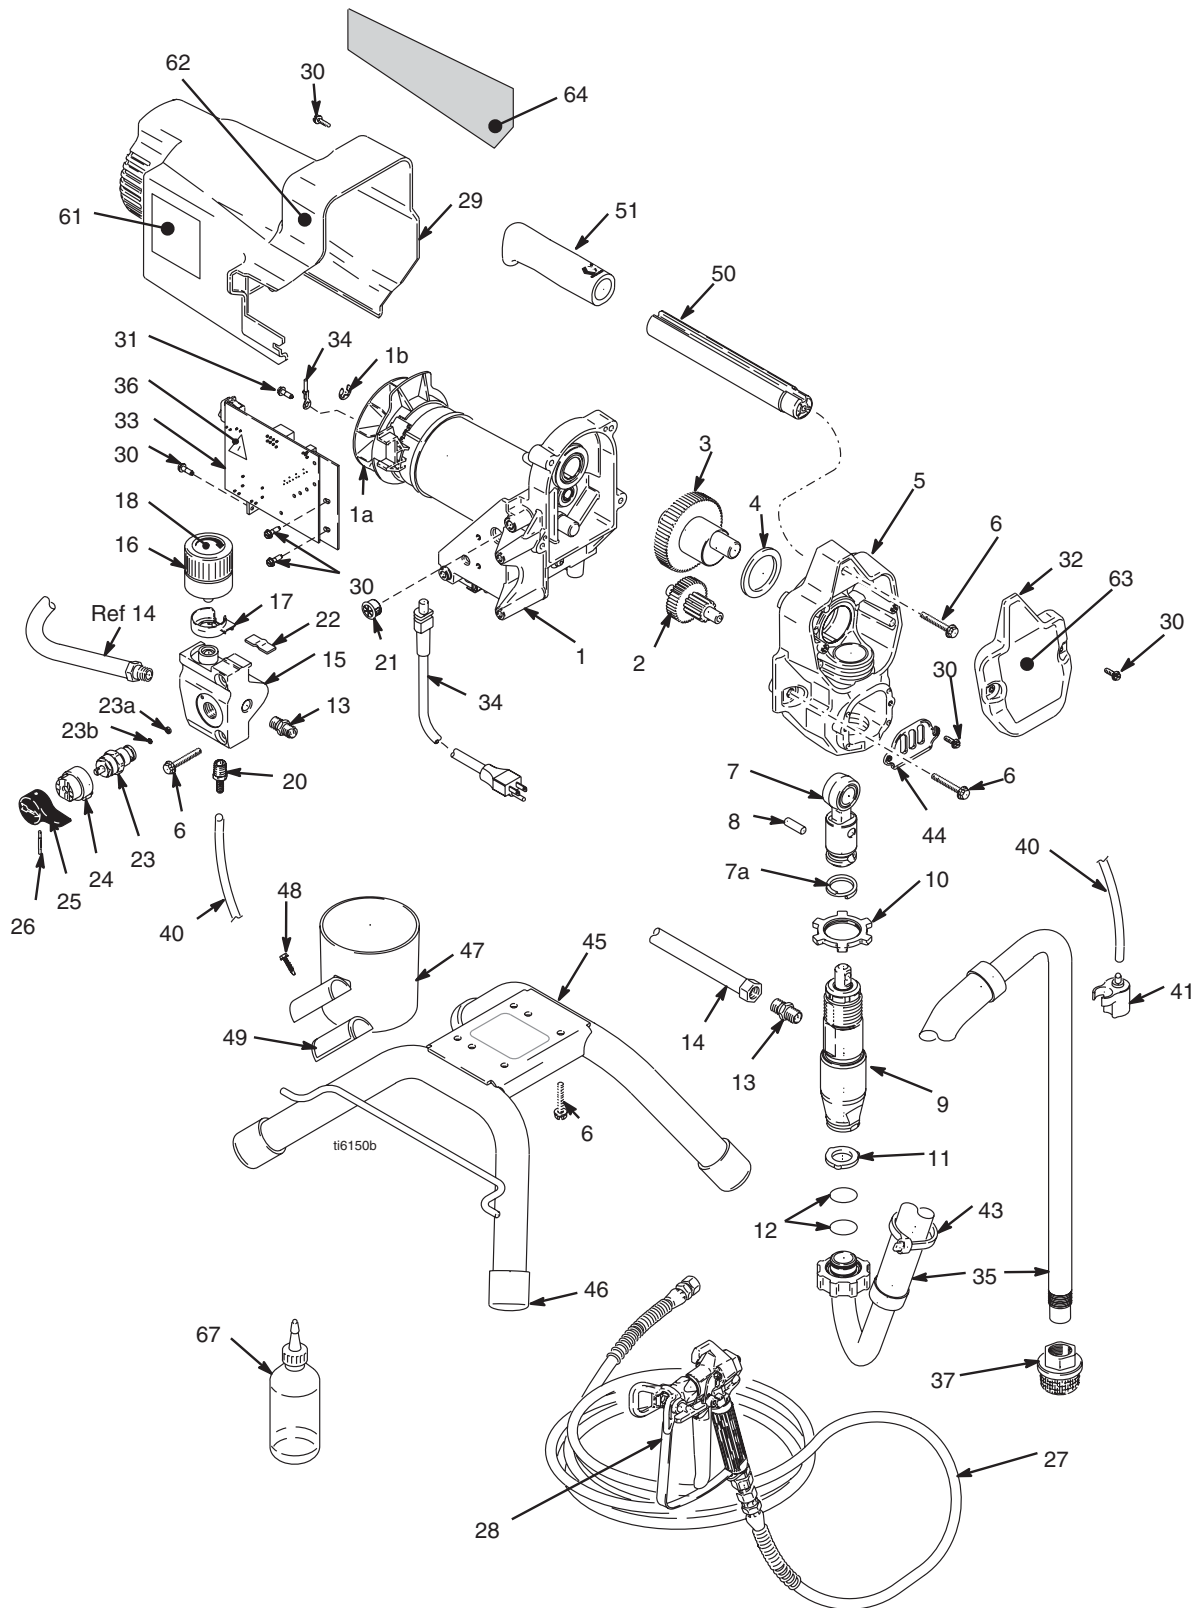

Parts

390™ Airless Sprayer

Model 248800

310876C

PROVEN QUALITY. LEADING TECHNOLOGY.

Parts

F/N	Item	Description	Qty	F/N	Item	Description	Qty
1❖	249040	MOTOR, electric, 120V, includes 1a, 1b	1	28	246230	GUN, FTX, contractor (manual 309639)	1
1a	249043	FAN, motor	1	29	249044	KIT, shield, motor, includes 30, 61, 62, & 64	1
1b	119653	RING, retaining	1	30	117501	SCREW, machine, hex washer head	9
2	249194	GEAR, reducer	1	31	115498	SCREW, mch, slot, hex, wash hd	1
3	249195	GEAR, crankshaft, includes 4	1	32	249046	COVER, front, includes 30, 63	1
4	180131	BEARING, thrust	1	33‡	249052	CONTROLBOARD, 120V	1
5	249049	HOUSING, drive, includes 6, 30, & 44	1	34	15B119	CORD, power	1
6	117493	SCREW, mach, hex washer hd	11	35	249050	HOSE, suction set, includes 11, 12, & 37	1
7	287053	ROD, connecting, includes 7a & 8	1	36◆	189930	LABEL, caution	1
7a	196750	SPRING, retaining	1	37	246385	STRAINER, 7/8-14 unf	1
8	196762	PIN, straight	1	40	249051	KIT, tube, drain, includes 20, 41, & 43	1
9	249127	PUMP, displacement, includes 13 (manual 309250)	1	41	244035	DEFLECTOR, barbed	1
10	195150	NUT, jam, pump	1	43	114958	STRAP, tie	1
11	115099	WASHER, garden hose	1	44	15B589	COVER, pump rod	1
12	117559	O-RING	2	45	15E823	FRAME, standmount	1
13	162453	FITTING, (1/4 npsm X 1/4 npt)	2	46	112759	CAP, tubing	4
14	287003	HOSE, cpld	1	47	15B513	CUP, suction/drain	1
15	15E295	MANIFOLD, control, pressure	1	48	115723	SCREW, drill, hex washer head	1
16	249005	CONTROL, pressure, 120V, includes 17, 21, 22	1	49	15E713	ADAPTER, cup, tube, 1 inch	1
17	15E794	CAP, wire, control, pressure	1	50	249048	HANDLE, includes 6, 51	1
18	15F399	LABEL, control	1	51	116139	GRIP, handle	1
20	M70809	FITTING	1	61◆	15E936	LABEL, Warning	1
21	115756	BUSHING	1	62◆	195793	LABEL, warning	1
22	119723	TAPE, foam	1	63	15E826	LABEL, front	1
23	235014	VALVE, drain, includes 23a, 23b	1	64	15E827	LABEL, side	1
23a	111699	GASKET, seat	1	67	206994	FLUID, TSL, 4 oz	1
23b	187615	SEAT, valve	1				
24	224807	BASE, valve	1		‡119277	FUSE, replacement	
25	187625	HANDLE, valve, drain	1		❖249042	KIT, brush, motor, replacement	
26	111600	PIN, grooved	1				
27	240794	HOSE, cpld, 1/4x 50'	1				