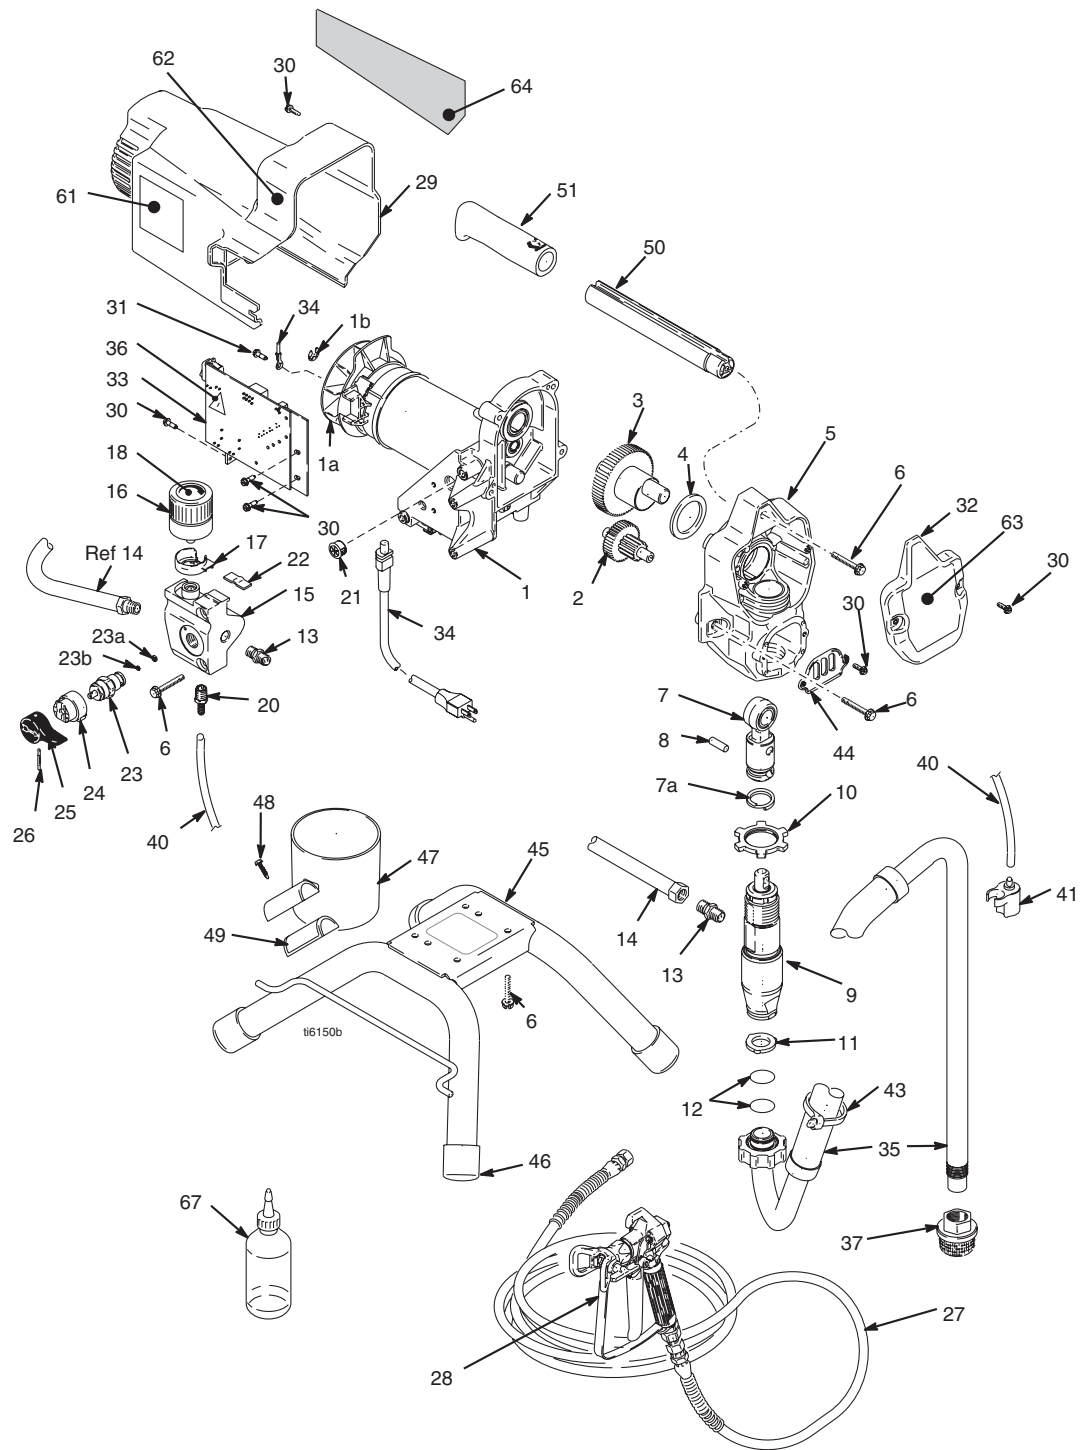

Parts

DURON.

Performance™ 390 Airless Sprayer

Model 248802

310927C

PROVEN QUALITY. LEADING TECHNOLOGY.

Parts

F/N	Item	Description	Qty	F/N	Item	Description	Qty
1❖	249040	MOTOR, electric, 120V, includes 1a, 1b	1	28	246435	GUN, FTX, contractor (manual 309639)	1
1a	249043	FAN, motor	1	29	249192	KIT, shield, motor, includes 30, 61, 62, & 64	1
1b	119653	RING, retaining	1	30	117501	SCREW, machine, hex washer head	9
2	249194	GEAR, reducer	1	31	115498	SCREW, mch, slot, hex, wash hd	1
3	249195	GEAR, crankshaft, includes 4	1	32	249193	COVER, front, includes 30, 63	1
4	180131	BEARING, thrust	1	33‡	249052	CONTROLBOARD, 120V	1
5	249049	HOUSING, drive, includes 6, 30, & 44	1	34	15B119	CORD, power	1
6	117493	SCREW, mach, hex washer hd	11	35	249050	HOSE, suction set, includes 11, 12, & 37	1
7	287053	ROD, connecting, includes 7a & 8	1	36◆	189930	LABEL, caution	1
7a	196750	SPRING, retaining	1	37	246385	STRAINER, 7/8-14 unf	1
8	196762	PIN, straight	1	40	249051	KIT, tube, drain, includes 20, 41, & 43	1
9	249127	PUMP, displacement, includes 13 (manual 309250)	1	41	244035	DEFLECTOR, barbed	1
10	195150	NUT, jam, pump	1	43	114958	STRAP, tie	1
11	115099	WASHER, garden hose	1	44	15B589	COVER, pump rod	1
12	117559	O-RING	2	45	15E823	FRAME, standmount	1
13	162453	FITTING, (1/4 npsm X 1/4 npt)	3	46	112759	CAP, tubing	4
14	287003	HOSE, cpld	1	47	15B513	CUP, suction/drain	1
15	15E295	MANIFOLD, control, pressure	1	48	115723	SCREW, drill, hex washer head	1
16	249005	CONTROL, pressure, 120V, includes 21, 22	1	49	15E713	ADAPTER, cup, tube, 1 inch	1
17	15E794	CAP, wire, control, pressure	1	50	249048	HANDLE, includes 6, 51	1
18	15F399	LABEL, control	1	51	116139	GRIP, handle	1
20	M70809	FITTING	1	61◆	15E936	LABEL, Warning	1
21	115756	BUSHING	1	62◆	195793	LABEL, warning	1
22	119723	TAPE, foam	1	63	15F358	LABEL, front	1
23	235014	VALVE, drain, includes 23a, 23b	1	64	15F359	LABEL, side	1
23a	111699	GASKET, seat	1	67	206994	FLUID, TSL, 4 oz	1
23b	187615	SEAT, valve	1				
24	224807	BASE, valve	1		‡119277	FUSE, replacement	
25	187625	HANDLE, valve, drain	1		❖249042	KIT, brush, motor, replacement	
26	111600	PIN, grooved	1				
27	240794	HOSE, cpld, 1/4x 50'	1				