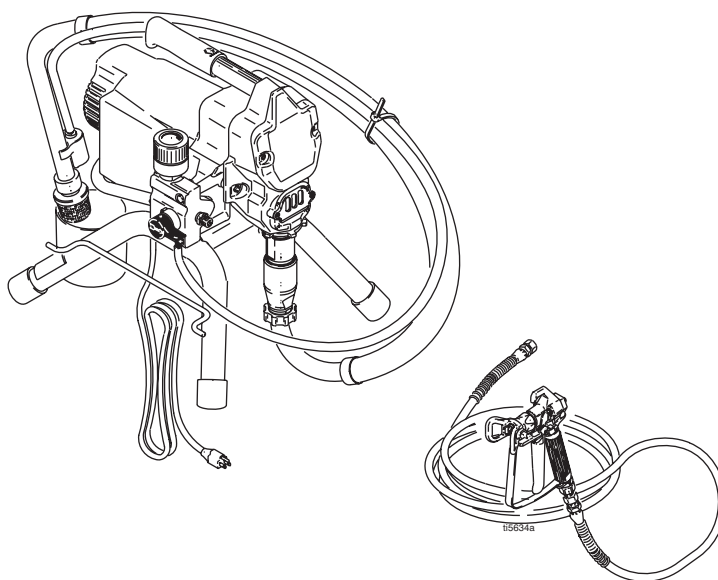

Parts

DURON.

Performance™ 390 Airless Sprayer

Model 248802

310927C

PROVEN QUALITY. LEADING TECHNOLOGY.

Parts

F/N	Item	Description	Qty	F/N	Item	Description	Qty
1❖	249040	MOTOR, electric, 120V, includes 1a, 1b	1	28	246435	GUN, FTX, contractor (manual 309639)	1
1a	249043	FAN, motor	1	29	249192	KIT, shield, motor, includes 30, 61, 62, & 64	1
1b	119653	RING, retaining	1	30	117501	SCREW, machine, hex washer head	9
2	249194	GEAR, reducer	1	31	115498	SCREW, mch, slot, hex, wash hd	1
3	249195	GEAR, crankshaft, includes 4	1	32	249193	COVER, front, includes 30, 63	1
4	180131	BEARING, thrust	1	33‡	249052	CONTROLBOARD, 120V	1
5	249049	HOUSING, drive, includes 6, 30, & 44	1	34	15B119	CORD, power	1
6	117493	SCREW, mach, hex washer hd	11	35	249050	HOSE, suction set, includes 11, 12, & 37	1
7	287053	ROD, connecting, includes 7a & 8	1	36◆	189930	LABEL, caution	1
7a	196750	SPRING, retaining	1	37	246385	STRAINER, 7/8-14 unf	1
8	196762	PIN, straight	1	40	249051	KIT, tube, drain, includes 20, 41, & 43	1
9	249127	PUMP, displacement, includes 13 (manual 309250)	1	41	244035	DEFLECTOR, barbed	1
10	195150	NUT, jam, pump	1	43	114958	STRAP, tie	1
11	115099	WASHER, garden hose	1	44	15B589	COVER, pump rod	1
12	117559	O-RING	2	45	15E823	FRAME, standmount	1
13	162453	FITTING, (1/4 npsm X 1/4 npt)	3	46	112759	CAP, tubing	4
14	287003	HOSE, cpld	1	47	15B513	CUP, suction/drain	1
15	15E295	MANIFOLD, control, pressure	1	48	115723	SCREW, drill, hex washer head	1
16	249005	CONTROL, pressure, 120V, includes 21, 22	1	49	15E713	ADAPTER, cup, tube, 1 inch	1
17	15E794	CAP, wire, control, pressure	1	50	249048	HANDLE, includes 6, 51	1
18	15F399	LABEL, control	1	51	116139	GRIP, handle	1
20	M70809	FITTING	1	61◆	15E936	LABEL, Warning	1
21	115756	BUSHING	1	62◆	195793	LABEL, warning	1
22	119723	TAPE, foam	1	63	15F358	LABEL, front	1
23	235014	VALVE, drain, includes 23a, 23b	1	64	15F359	LABEL, side	1
23a	111699	GASKET, seat	1	67	206994	FLUID, TSL, 4 oz	1
23b	187615	SEAT, valve	1				
24	224807	BASE, valve	1		‡119277	FUSE, replacement	
25	187625	HANDLE, valve, drain	1		❖249042	KIT, brush, motor, replacement	
26	111600	PIN, grooved	1				
27	240794	HOSE, cpld, 1/4x 50'	1				