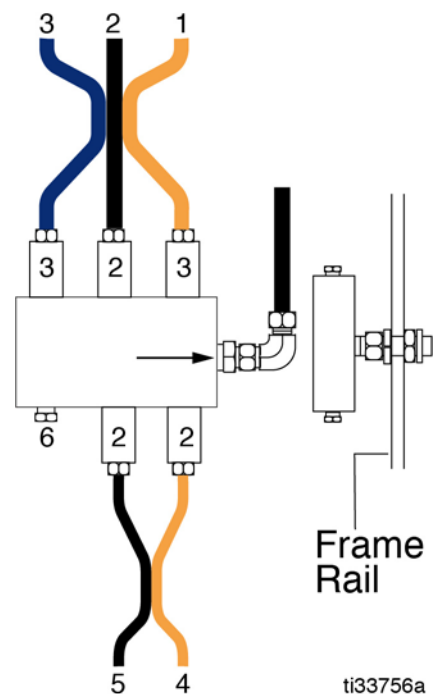

Instructions

GREASE JOCKEY

Left Front 5-Point Kit #25C849

Important Safety Instructions

Read all warnings and instructions in this manual. Save these instructions.

3A5978A

EN

Typical Layout

Point No.	Description	Meter Size	Tube Color	Bundle & marking
1	KING PIN LOWER	3	Orange	3 Tube Bundle
2	TIE-ROD END	2	Black	
3	KING PIN UPPER	3	Blue	
4	DRAG LINK	2	Orange	2 Tube Bundle
5	DRAG LINK	2	Black	
6	PLUG			