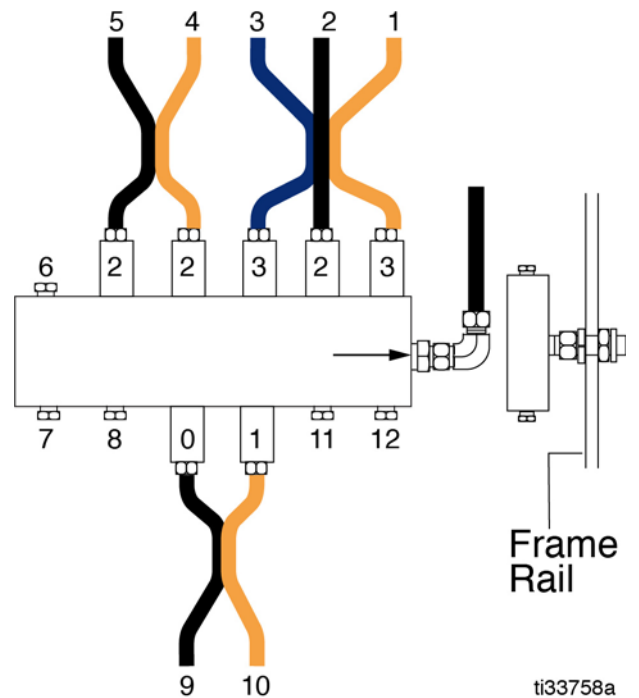

Instructions

GREASE JOCKEY

Left Front 7 Point Kit #25C858

Important Safety Instructions

Read all warnings and instructions in this manual. Save these instructions.

3A5980A

EN

Typical Layout

Point No.	Description	Meter Size	Tube Color	Bundle & marking
1	KING PIN UPPER	3	Orange	3 Tube
2	TIE-ROD END	2	Black	
3	KING PIN LOWER	3	Blue	
4	DRAG LINK	2	Orange	2 Tube
5	DRAG LINK	2	Black	
6	PLUG			
7	PLUG			
8	PLUG			
9	S-CAM TUBE	0	Black	2 Tube Marked #2
10	SLACK ADJUSTER	1	Orange	
11	PLUG			
12	PLUG			