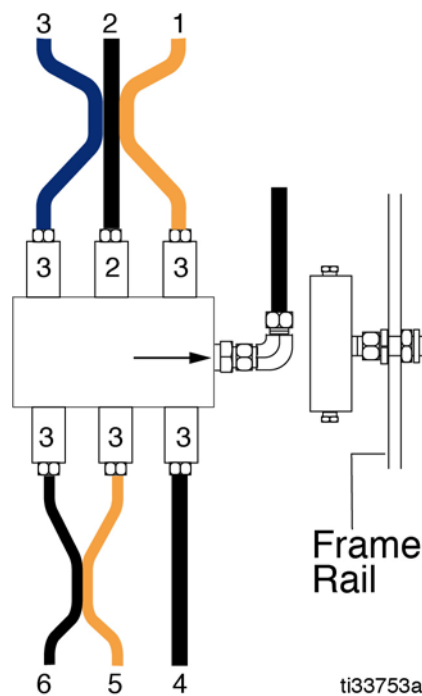

Instructions

GREASE JOCKEY

Right Front 6-Point Kit #25C850

Important Safety Instructions

Read all warnings and instructions in this manual. Save these instructions.

3A5984A

EN

Typical Layout

Point No.	Description	Meter Size	Tube Color	Bundle & marking
1	KING PIN LOWER	3	Orange	3 Tube Bundle
2	TIE ROD END	2	Black	
3	KING PIN UPPER	3	Blue	
4	SPRING PIN FRONT	3	Black	Single Tube
5	SPRING PIN REAR	3	Orange	2 Tube Bundle Marked #2
6	SPRING PIN REAR	3	Black	