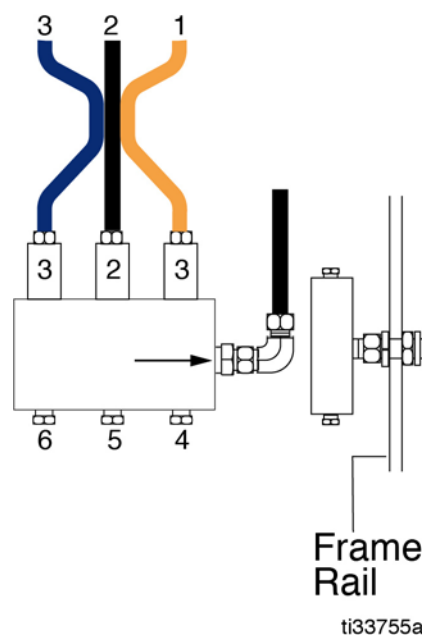

Instructions

GREASE JOCKEY

Right Front 3-Point Kit #25C852

Important Safety Instructions

Read all warnings and instructions in this manual. Save these instructions.

3A5986A

EN

Typical Layout

Point No.	Description	Meter Size	Tube Color	Bundle & marking
1	KING PIN LOWER	3	Orange	3 Tube Bundle
2	TIE ROD END	2	Black	
3	KING PIN UPPER	3	Blue	
4	PLUG			
5	PLUG			
6	PLUG			

Graco Information

For the latest information about Graco products, visit www.graco.com.