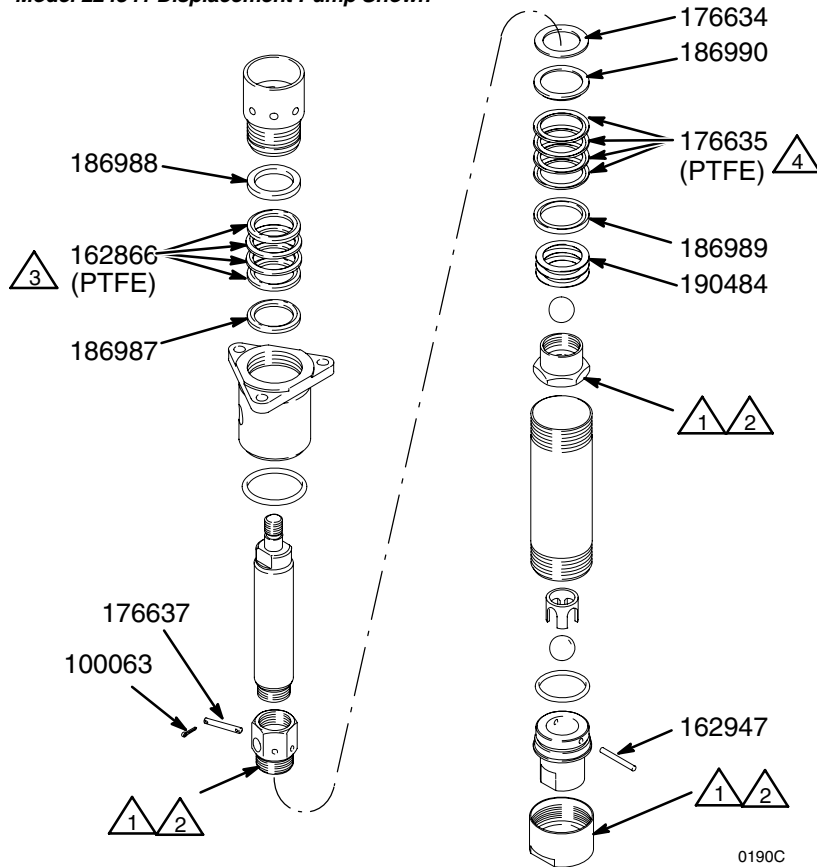

**GENUINE GRACO PARTS & ACCESSORIES**  
**224889 PTFE CONVERSION KIT**  
 For Model 224341 and 224349 Stainless Steel Displacement Pumps  
**INFORMATION ENCLOSED**

GRACO INC. / P.O. BOX 1441 / MINNEAPOLIS, MN 55440-1441  
 406088 Rev D 02/13

**WARNING**  
 For detailed instructions and warnings, see manual 308116 or 308118.

*Model 224341 Displacement Pump Shown*

- Apply sealant to threads.
- Torque to 50–70 ft-lb (68–95 N.m).
- Lips of v-packings must face down.
- Lips of v-packings must face up.

0190C