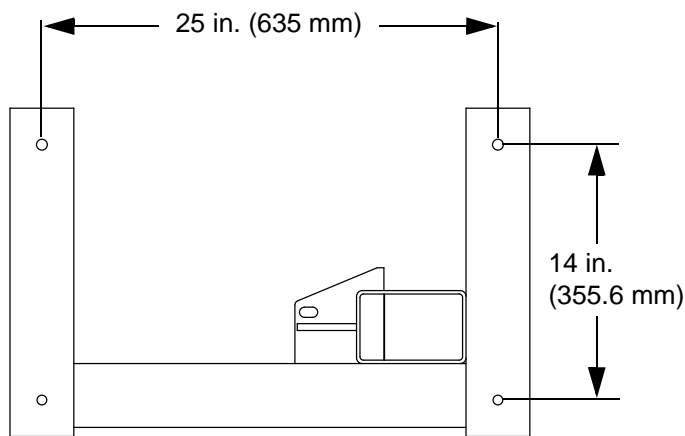

### Important Safety Instructions

Read all warnings and instructions in manual 311593. Save those instructions.

Ref. No.	Part No.	Description	Qty.
1	n/a	FRAME	1
2	100049	SCREW, cap, hex-head; 1/2-13 x 1.0 in. (25 mm)	4
3	16J477	CAP, square	5