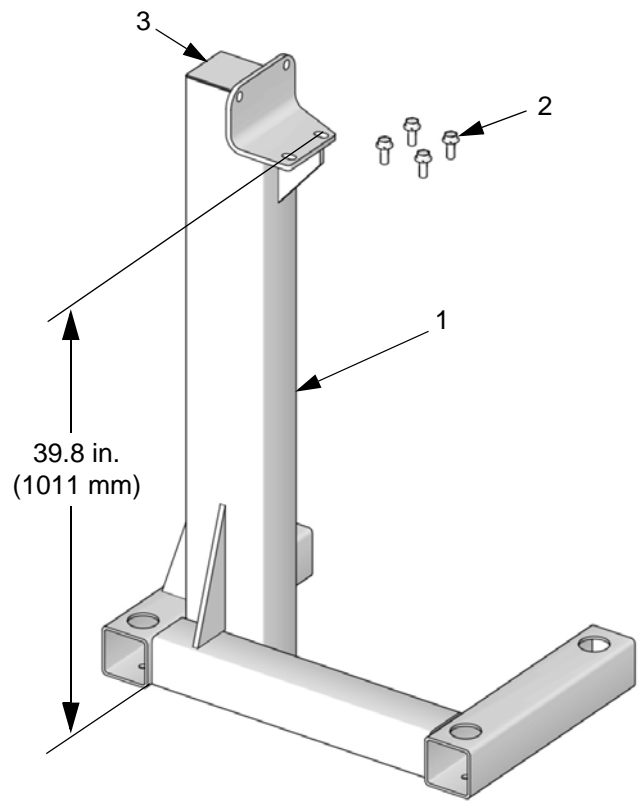

### Important Safety Instructions

Read all warnings and instructions in manual 311593. Save those instructions.

Ref. No.	Part No.	Description	Qty.
1	n/a	FRAME	1
2	100049	SCREW, cap, hex-head; 1/2-13 x 1.0 in. (25 mm)	4
3	16J477	CAP, square	5

**BOTTOM VIEW**

ti31094a