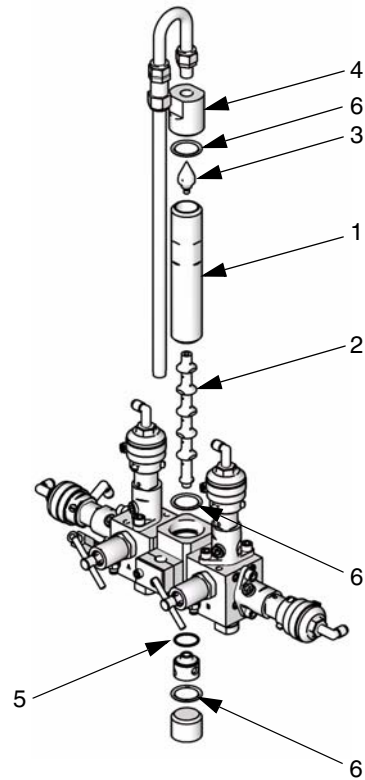

GENUINE GRACO PARTS AND ACCESSORIES

15V021 (50cc) Integrator Kit

For ProMix[®] 2KS Proportioners

406709A

Important Safety Instructions

Read all warnings and instructions in manual 312781. Save those instructions.

Ref.	Description	Qty.
1	HOUSING, 50cc	1
2	MIXER, integrator, 50cc	1
3	CAP, mix	1
4	CAP, housing	1
5	O-RING, integrator base	1
6	O-RING, integrator housing	3

T113268a

Graco Inc. P.O. Box 1441 Minneapolis, MN 55440-1441