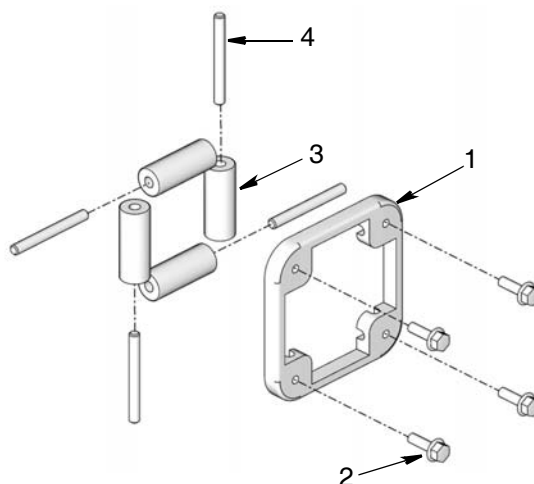

Roller Guide Kits

406743E
EN

Roller Bracket Repair Kit: 218591

Cabinet Mounting Kit: 15Y478

Cord Reel Roller Bracket Repair Kit: 24N897

Important Safety Instructions

Read all warnings and instructions in this manual and the LD, SD, and XD Series Hose Reel manual, XD30 Series High Capacity Hose Reel manual or Cord Reel Instruction manual. Save these instructions.

Roller Bracket Repair: 218591

Ref	Description	Qty
1	BRACKET, hose guide	1
2❖	SCREW, #10 - 32 x 3/4"	4
2‡	SCREW, M6 x 1.0 x 20	4
3	ROLLER, hose	4
4	PIN, roller	4
5	NUT, lock, #10 - 32 (not shown)	4

Cabinet Mounting Kit: 15Y478

Ref	Description	Qty
1	BRACKET, hose guide	1
2❖	SCREW, #10 - 32 x 3/4"	4
3	ROLLER, hose	4
4	PIN, roller	4
5	NUT, lock, #10 - 32 (not shown)	4
6	TEMPLATE, mounting (page 2)	1

❖ Used with 250/350/500 Series Hose Reels only. (Not shown)

‡ Used with LD, SD, and XD Series Hose Reels only.

Cord Reel Roller Bracket Repair Kit: 24N897

Ref	Description	Qty
1	BRACKET, cord guide	1
2	SCREW, cap, button head, MG x 20	4
3	ROLLER, cord	4
4	PIN, roller	4
5	NUT, lock, #10 - 32 (not shown)	4