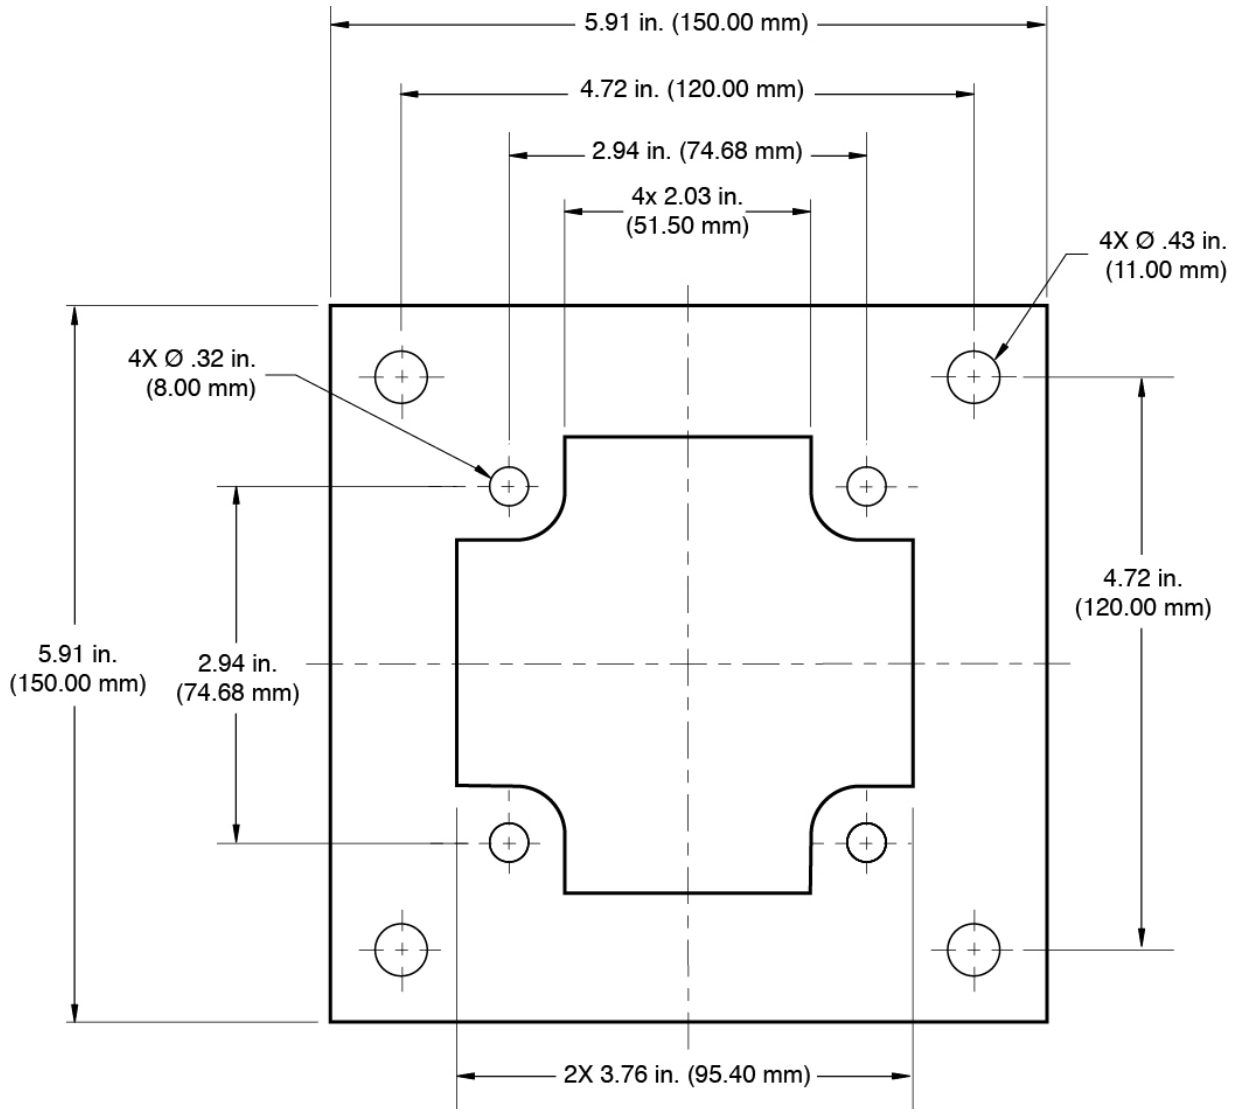

Cabinet Mounting Kit: 15Y478

Mounting Template (6)

*All written and visual data contained in this document reflects the latest product information available at the time of publication.
Graco reserves the right to make changes at any time without notice.*

This manual contains English. MM 406743

Graco Headquarters: Minneapolis
International Offices: Belgium, China, Japan, Korea

GRACO INC. P.O. BOX 1441 MINNEAPOLIS, MN 55440-1441

Copyright 2009, Graco Inc. is registered to ISO 9001

www.graco.com

Revised October 2014