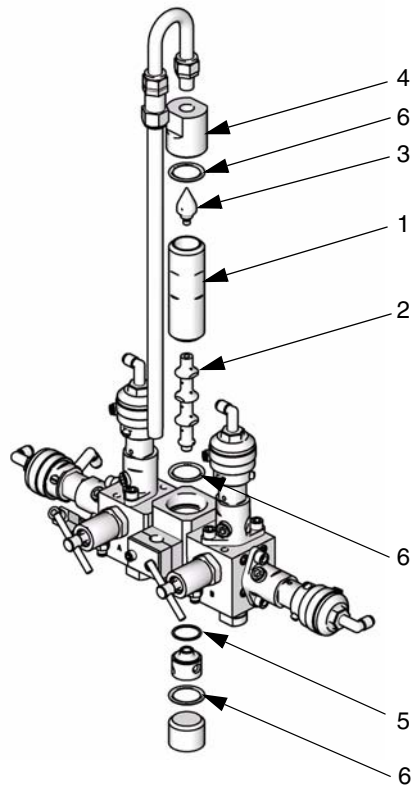

GENUINE GRACO PARTS AND ACCESSORIES

15V033 (25cc) Integrator Kit

For ProMix[®] 2KS Proportioners

406766A

Important Safety Instructions

Read all warnings and instructions in manual 312781. Save those instructions.

Ref.	Description	Qty.
1	HOUSING, 25cc	1
2	MIXER, integrator, 25cc	1
3	CAP, mix	1
4	CAP, housing	1
5	O-RING, integrator base	1
6	O-RING, integrator housing	3

T113269a

Graco Inc. P.O. Box 1441 Minneapolis, MN 55440-1441