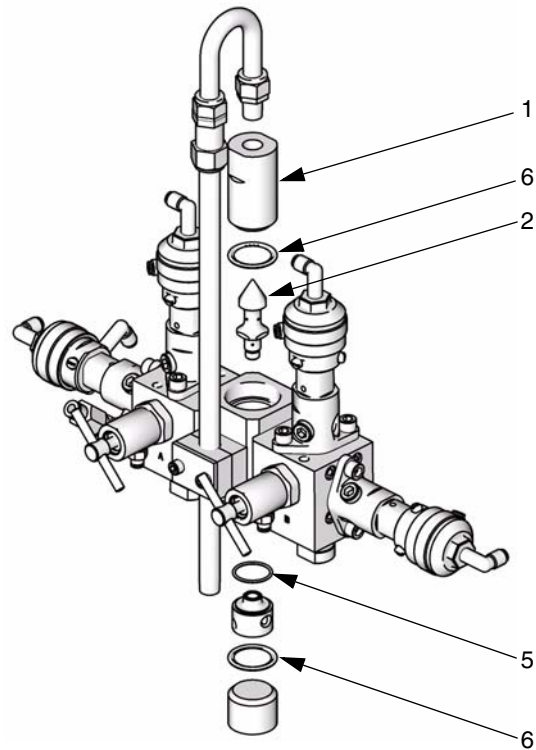

GENUINE GRACO PARTS AND ACCESSORIES

15V034 (10cc) Integrator Kit

For ProMix[®] 2KS Proportioners

406767A

Important Safety Instructions

Read all warnings and instructions in manual 312781. Save those instructions.

Ref.	Description	Qty.
1	HOUSING, 10cc	1
2	MIXER, integrator, 10cc	1
5	O-RING, integrator base	1
6	O-RING, integrator housing	2

TI13270a

Graco Inc. P.O. Box 1441 Minneapolis, MN 55440-1441

406767 Rev, A 12/2008