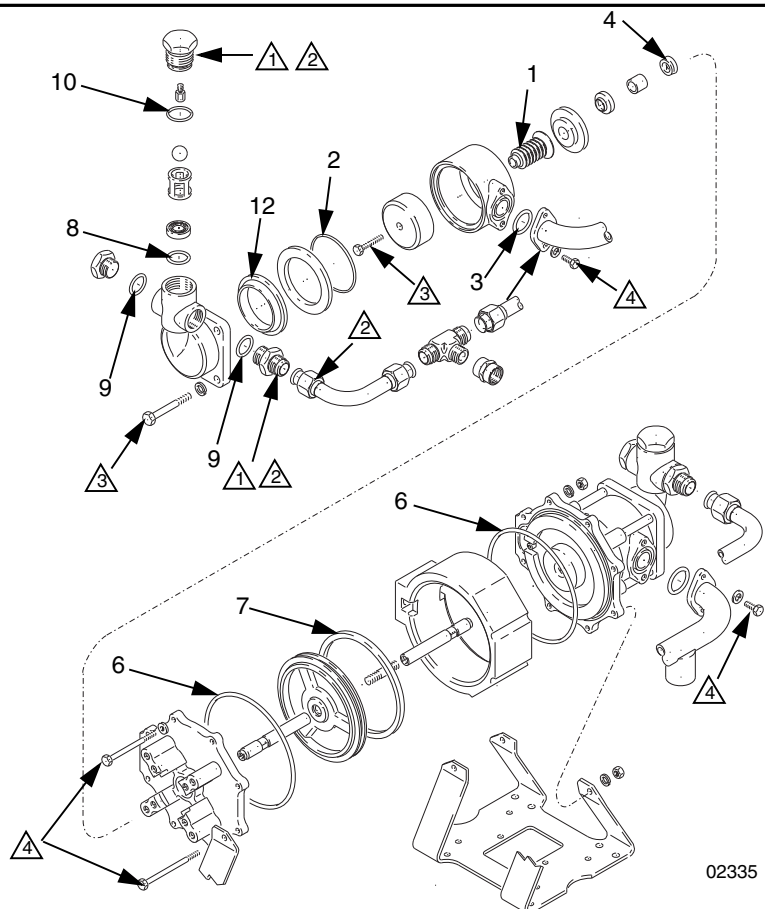

Kit 24C135 for 400 Series

Kit 24C131 for 1200 Series

Kit 24C133 for 2500 Series

Ref.	Description	Qty.
1	BELLOWS, Glutton	2
2	PACKING, o-ring	2
3	PACKING, o-ring (for 24C131 and 24C135)	4
	PACKING, o-ring (for 24C133)	2
4	PACKING, u-cup	2
6	PACKING, o-ring	2
7	SEAL, quad	1
8	PACKING, o-ring	2
9	PACKING, o-ring	4
10	PACKING, o-ring	2
12	SEAL, piston	2

Lubricate threads

Torque to 55-85 ft-lb (75-115 N•m)

Torque to 35-40 ft-lb (47-54 N•m)

Torque to 7.4-12.5 ft-lb (10-17 N•m)

02335

Graco Inc. P.O. Box 1441 Minneapolis, MN 55440-1441

406517 Rev. B May 2018

Copyright 2009, Graco Inc. is registered to I.S. EN ISO 9001