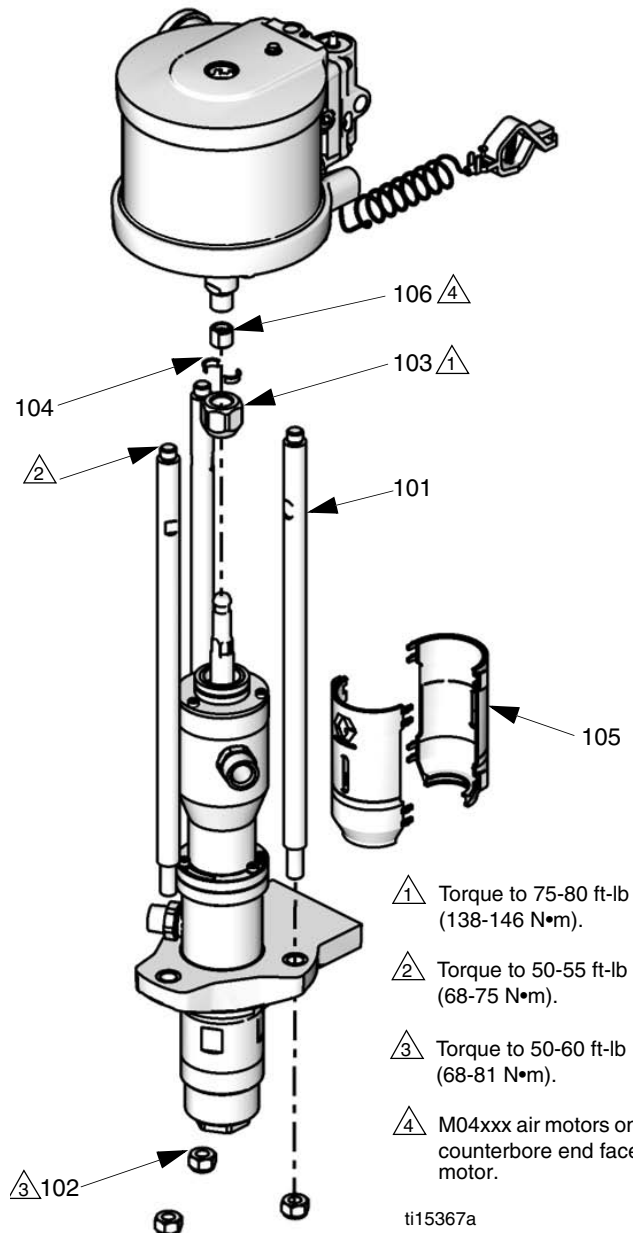

# Coupler Repair Kits

406843A

Merkur™ Bellows Pumps

ENG

**Important Safety Instructions**

Read all warnings and instructions in manuals 312793 and 312795. Save all instructions.

**Kit 24A291**

For pumps with M04xxx (3.5 in) air motor

**Kit 24A294**

For pumps with M07xxx (4.5 in), M12xxx (6 in), or M18xxx (7.5 in) air motor

Ref.	Description	Qty.
101	TIE ROD	3
102	LOCK NUI, M16 x 2	3
103	NUT, coupling	1
104	COLLARS, coupling	2
105	SHIELD, coupler	2
106	ADAPTER, 1/2-20 ID x M22 x 1.5 OD; Kit 24A291 only	1