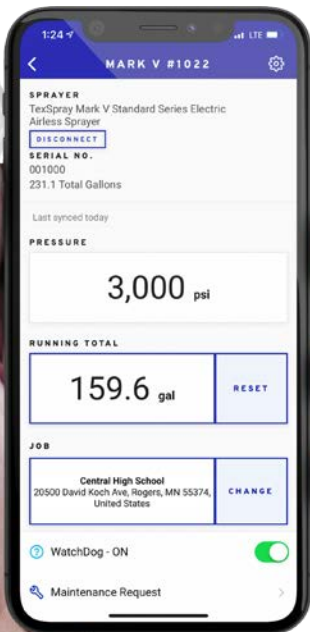

STREAMLINE YOUR BUSINESS WITH BLUELINK™

Now you can track every sprayer, and know their locations and hourly productivity. You can follow the progress of each job and ensure you are on time with needed materials.

And you can maximize your spray time by setting preventative schedules and receiving maintenance alerts.

NO MONTHLY FEES

Local data carrier rates may apply.

DOWNLOAD THE FREE BLUELINK™ APP

Surf to www.graco.com/BlueLink and select the BlueLink™ App for iOS or Android.

graco.com/bluelink