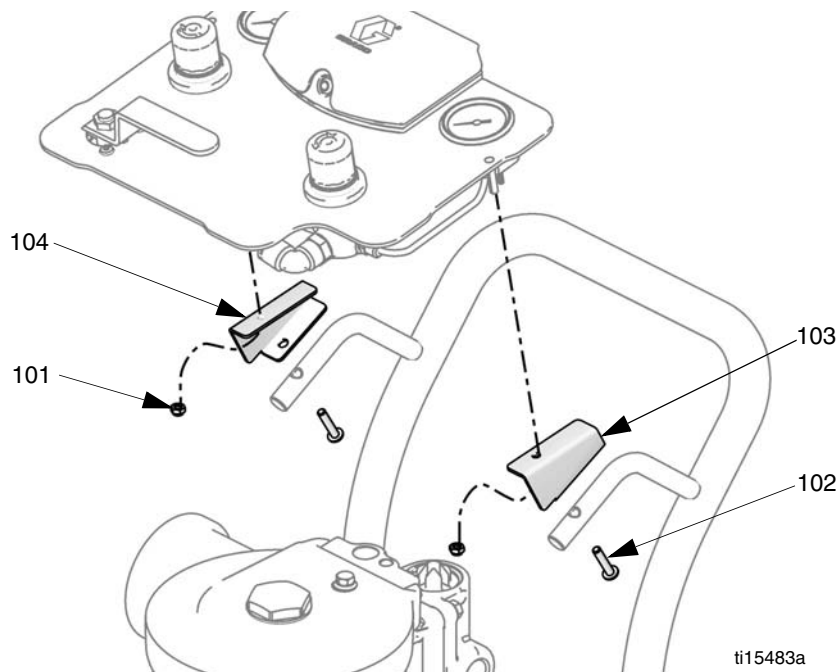

Air Control Mounting Kit

406858A

Merkur™ Bellows Pumps - Cart Mount

ENG

Important Safety Instructions

Read all warnings and instructions in manual 312799. Save all instructions.

Kit 24E884

Ref.	Description	Qty.
101	NUT, lock, 5 mm	2
102	SCREW	2
103	MOUNTING WEDGE, left	1
104	MOUNTING WEDGE, right	1